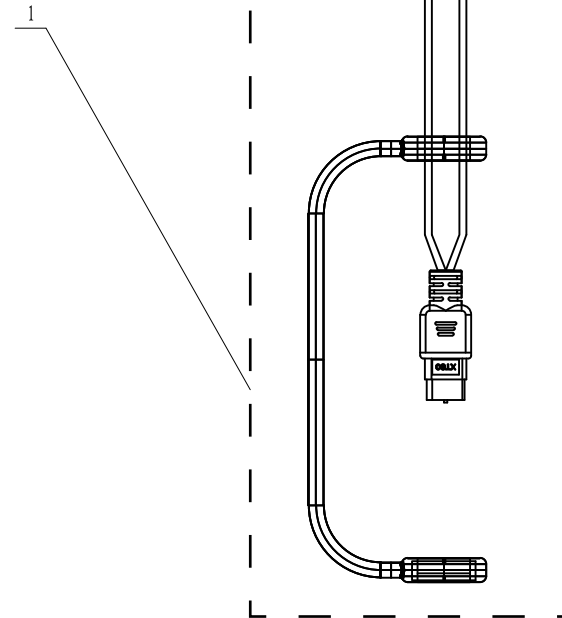

Product Description: Solar Panel
Model Number: SP2000
Body Number:
Version: A
Issue Date: 2024/03/12

Service Part List_SP2000_Vervion A

No.	Product Model#	Part Number	Description	Qty
1	SP2000	4861272001	XT60 male to MC4 plugs with silicon button	1