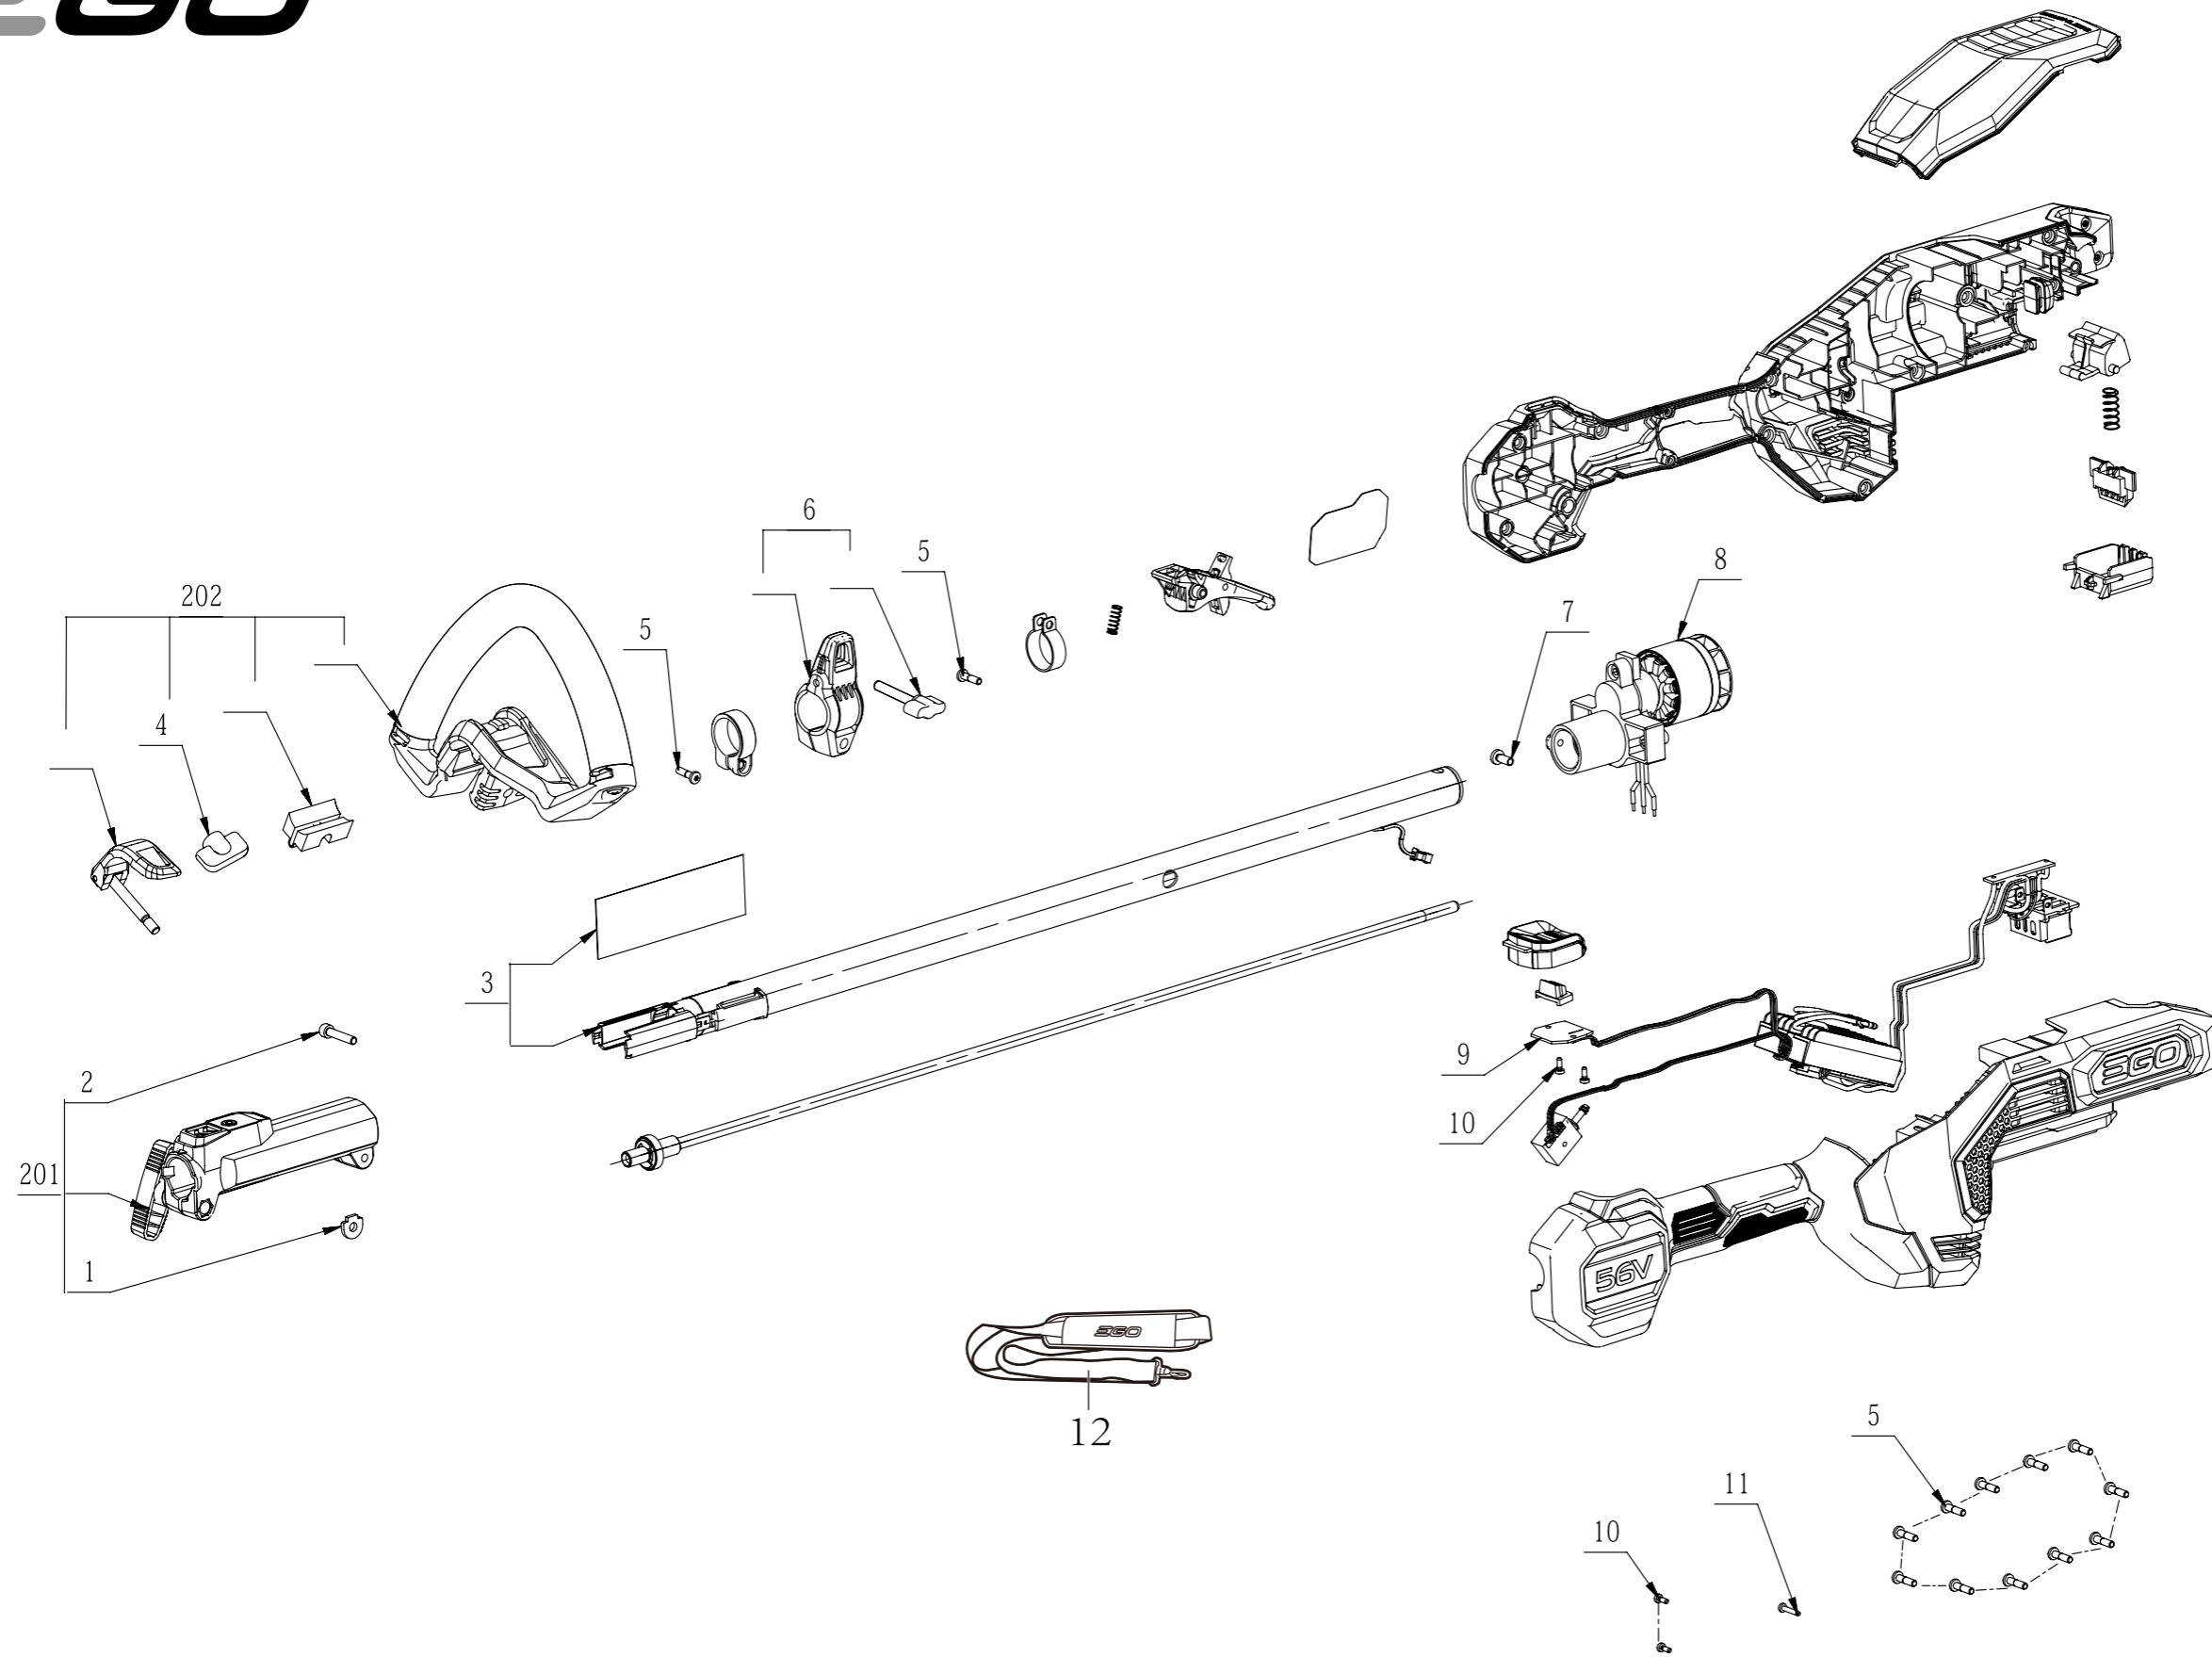

Product Description: Power Head
Model Number:PH1420
Service Item Number:F850022003S01
Version:A
Issue Date: 2026/3/31

Service Part List_PH1420_Vervion A

No.	Product Model#	Part Number	Description	Qty
1	PH1420	3705464001	Limit Chute	1
2	PH1420	5620550002	Hexagon Socket Screw	1
3	PH1420	2829653001	Connecting Tube Assembly	1
4	PH1420	3400010003	Wing Nut	1
5	PH1420	5620479001	Screw	13
6	PH1420	2829417001	Pothook Assembly	1
7	PH1420	5620050007	Screw	1
8	PH1420	2790723002	Motor And Gear Case Assembly	1
9	PH1420	2831349002	Electric Assembly	1
10	PH1420	5610222002	Hexagon Lobuar Screw	4
11	PH1420	5610274003	Self Tapping Screw	1
12	PH1420	3800111001	STRAP	1
201	PH1420	2829798001	Connector Assembly	1
202	PH1420	2827594002	Front Handle Set	1