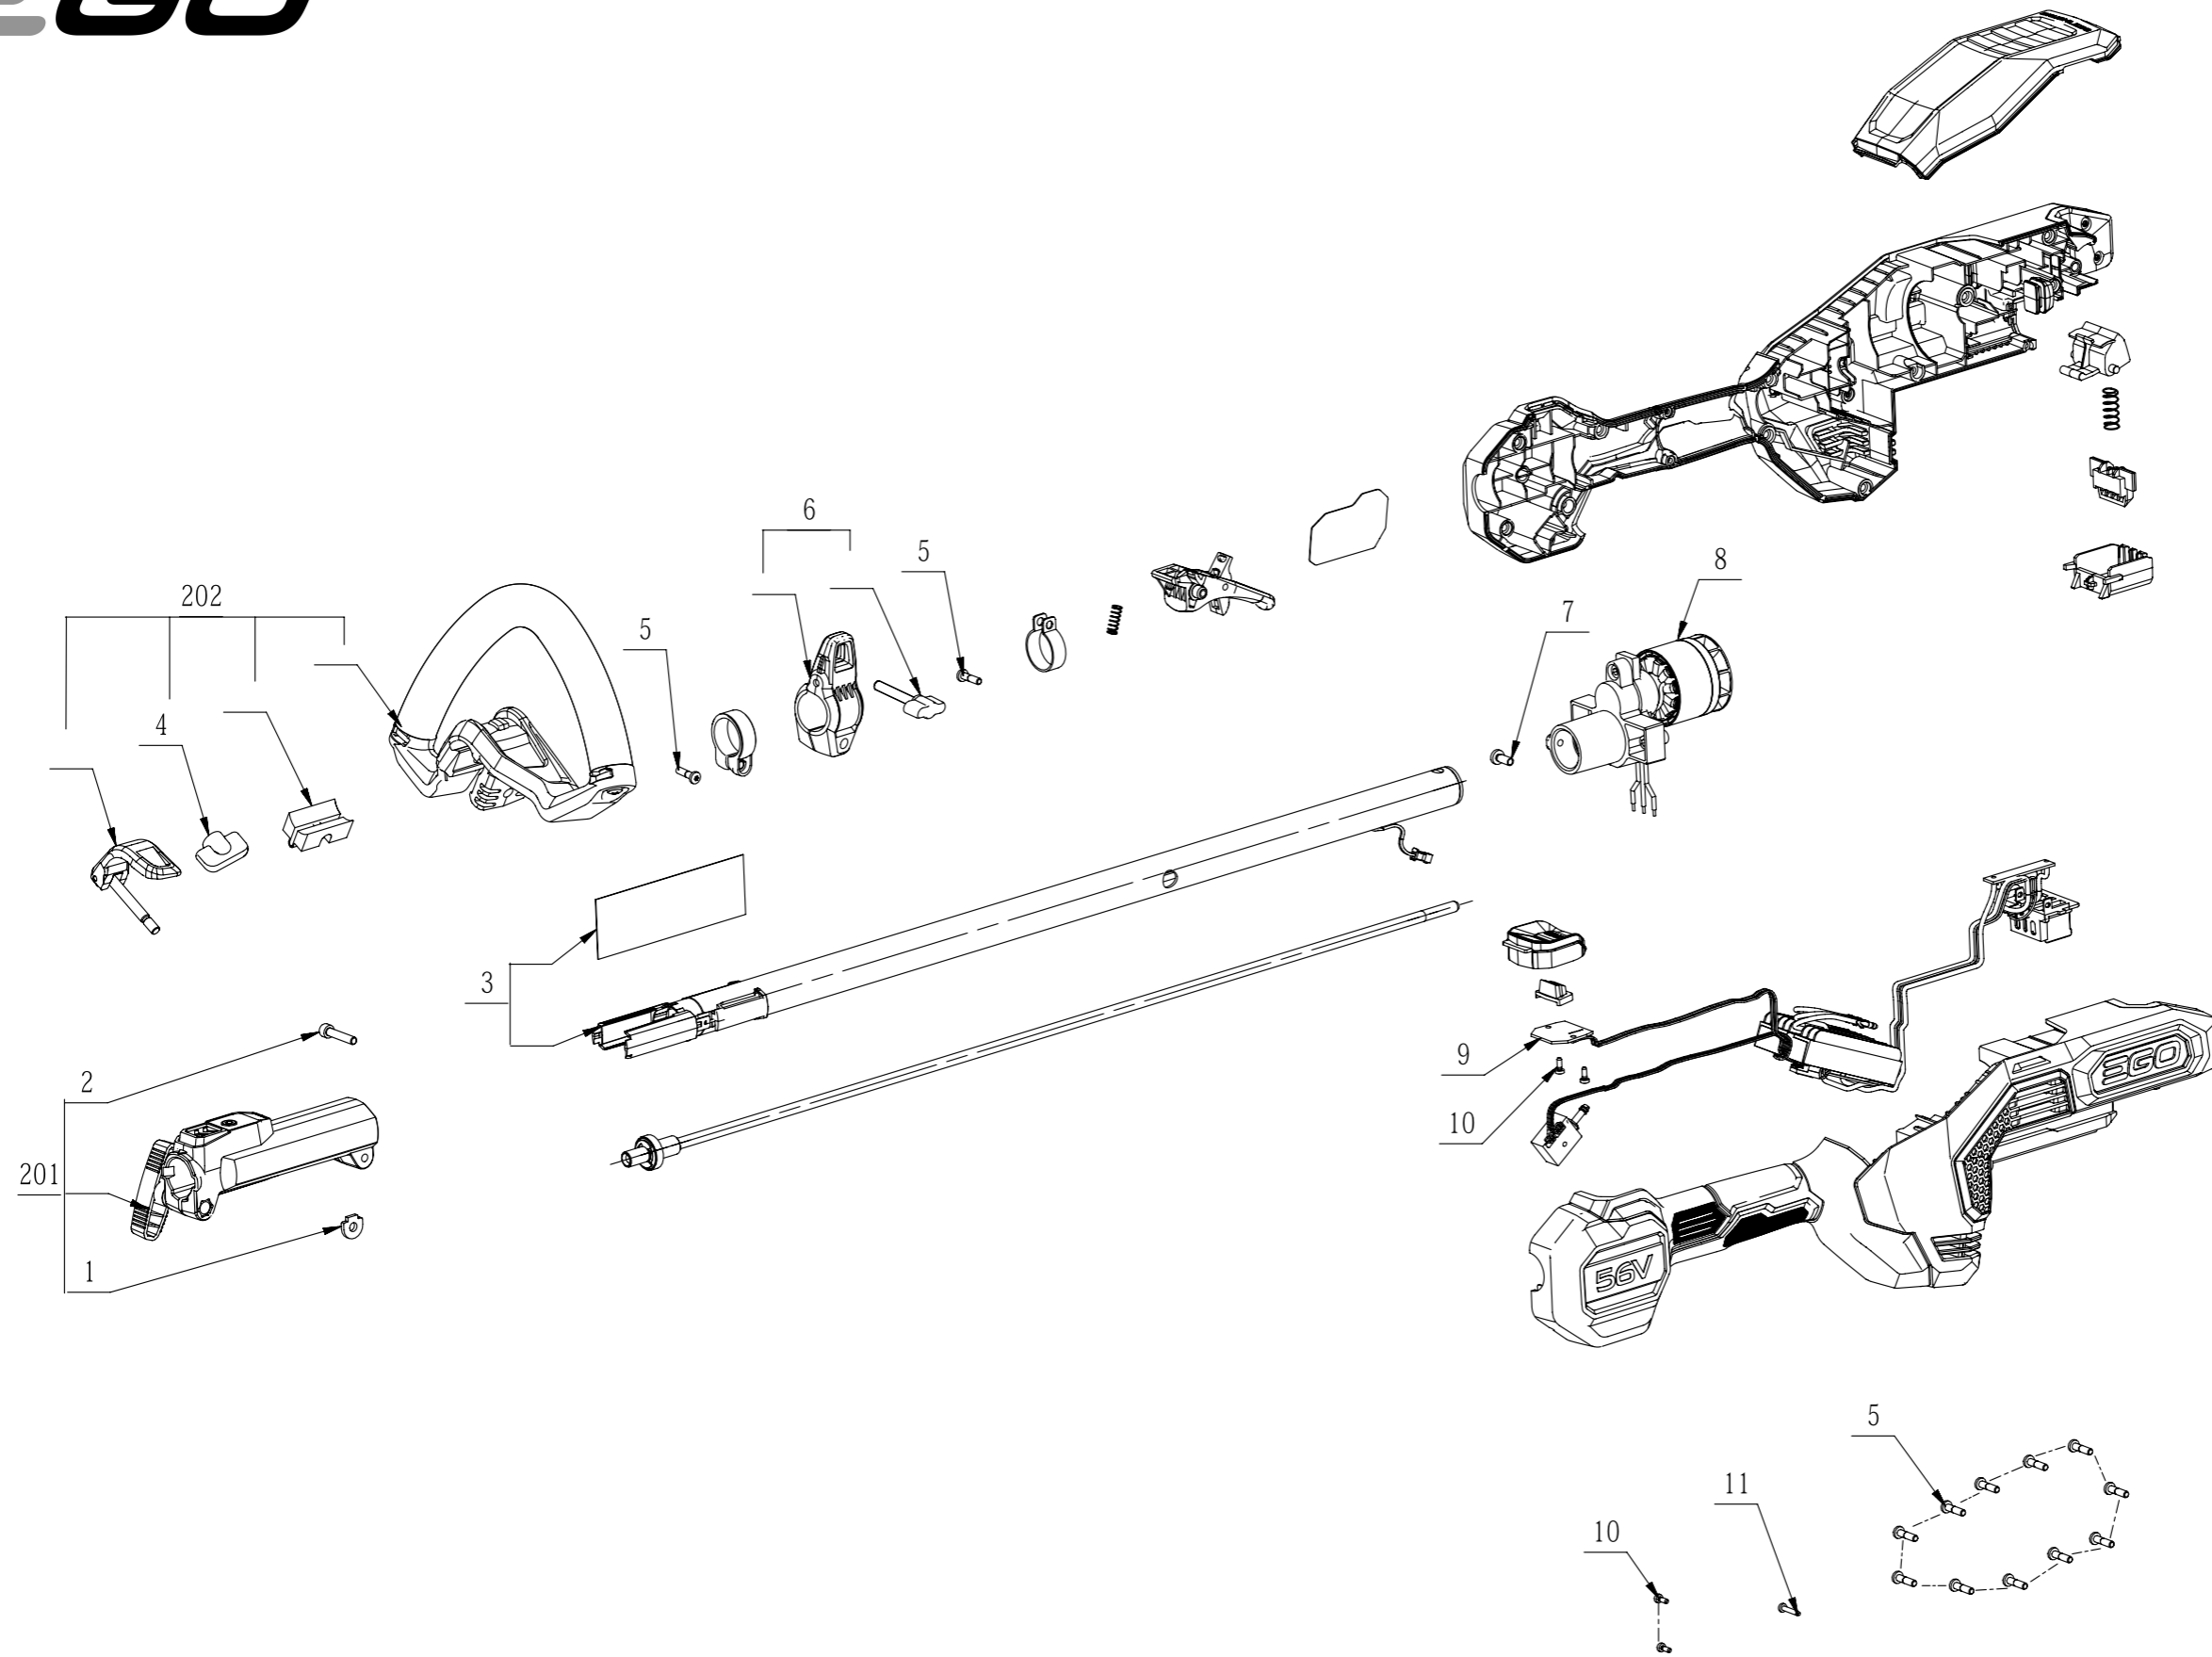

Product Description: Power Head
Model Number:PH1420
Service Item Number:F850022003S01
Version:A
Issue Date: 2022/12/7

Service Part List_PH1420_Vervion A

No.	Product Model#	Part Number	Description	Qty
1	PH1420	3705464001	Limit Chute	1
2	PH1420	5620550002	Hexagon Socket Screw	1
3	PH1420	2829653001	Connecting Tube Assembly	1
4	PH1420	3400010003	Wing Nut	1
5	PH1420	5620479001	Screw	13
6	PH1420	2829417001	Pothook Assembly	1
7	PH1420	5620050007	Screw	1
8	PH1420	2790723001	Motor And Gear Case Assembly	1
9	PH1420	2831349001	Electric Assembly	1
10	PH1420	5610222002	Hexagon Lobuar Screw	4
11	PH1420	5610274003	Self Tapping Screw	1
201	PH1420	2829798001	Connector Assembly	1
202	PH1420	2827594002	Front Handle Set	1