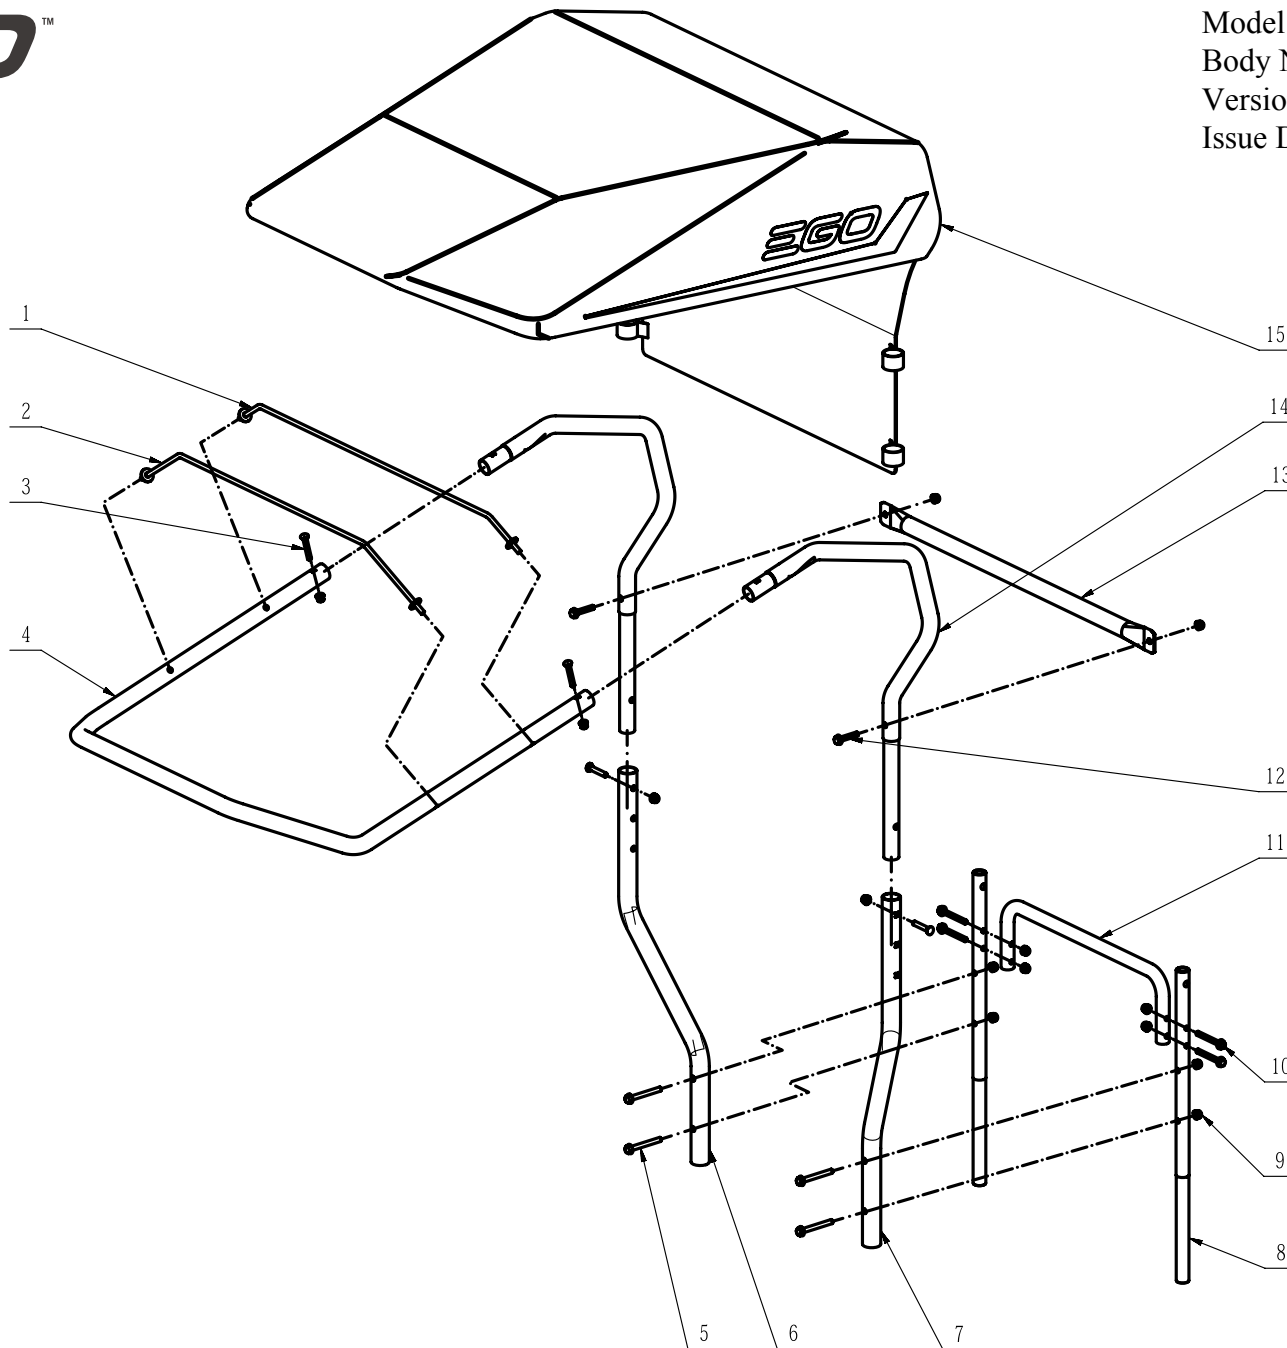

Product Description: 4015 Sunshade Tools
Model Number: AMS1000
Body Number: FE10005001S01
Version: A
Issue Date: 2022/10/26

No.	Product Model#	Part Number	Description	Qty
1	AMS1000	2825717001	Rear Knighthead Cross Bar	1
2	AMS1000	2825718001	Front Knighthead Cross Bar	1
3	AMS1000	5640326001	Square Neck Bolt	4
4	AMS1000	3708559001	Main Beam Support	1
5	AMS1000	5640485001	Flange Bolt-Large Series	4
6	AMS1000	3708557001	Right Bracket	1
7	AMS1000	3708556001	Left Bracket	1
8	AMS1000	3708704001	Knighthead Upright Support	2
9	AMS1000	5630371001	Prevailing Torque Type Hexagon Lock Nut with Flange	14
10	AMS1000	5640363001	Flange Bolt-Large Series	4
11	AMS1000	3707467001	Supporting Bar	1
12	AMS1000	5640483001	Flange Bolt-Large Series	2
13	AMS1000	3708558001	Intermediate Support	1
14	AMS1000	2825721001	Stand Column Assembly Support Bracket	2
15	AMS1000	3800209001	Vinyl Canopy	1