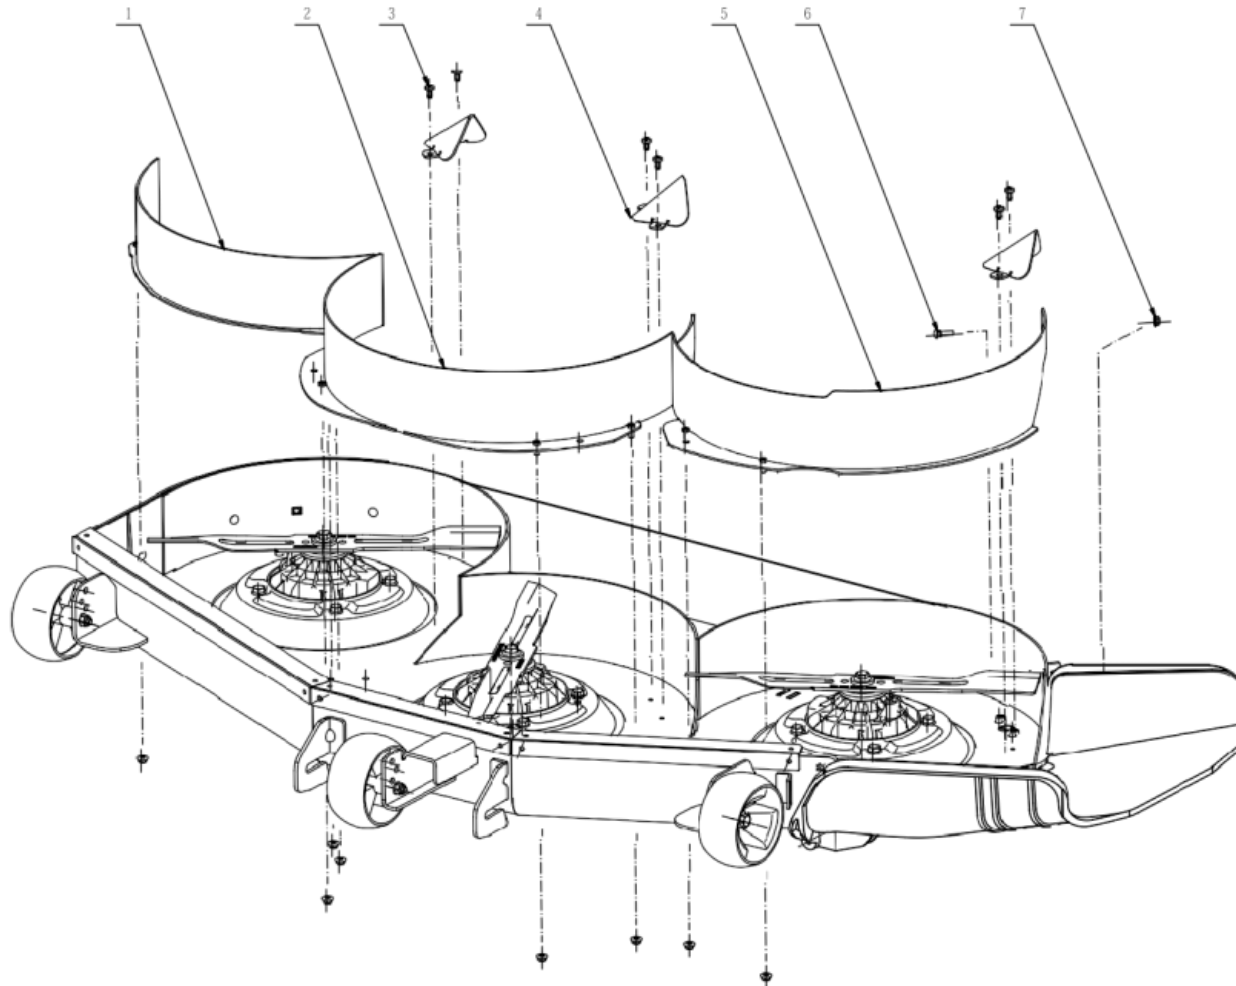

Product Description: Riding Mower Attachment Tools
Model Number: ABP5200
Body Number: FE10004001S01
Version: A
Issue Date: 2022/06/08

No.	Product Model#	Part Number	Description	Qty
1	ABP5200	2828901001	Left Hand Baffle Assembly	1
2	ABP5200	2828903001	Middle Hand Baffle Assembly	1
3	ABP5200	5610388001	Hexalobular Socket Thread Forming Screw	8
4	ABP5200	3708581001	Blade Guard	3
5	ABP5200	2828902001	Right Hand Baffle Assembly	1
6	ABP5200	5640357001	Semicircular Head Square Neck Bolt	2
7	ABP5200	5630244004	Nut	10