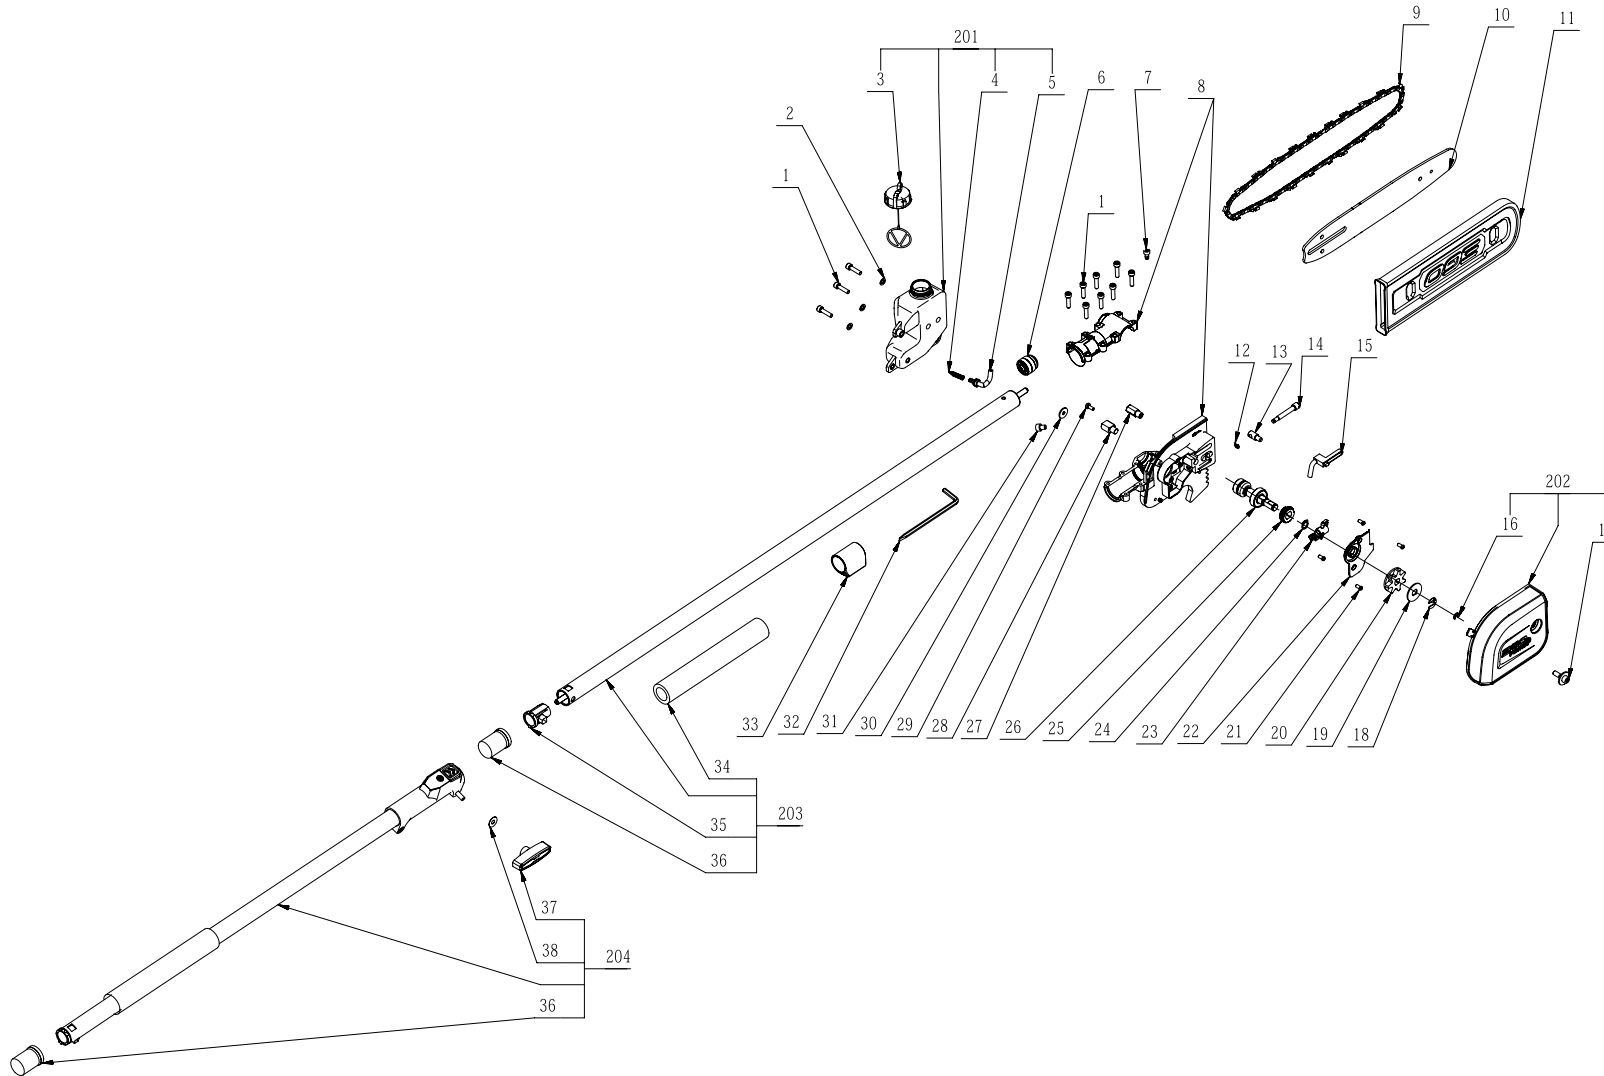

Product Description: Pole Saw Attachment
Model Number: PSA1000
Body Number: 0890018002_S
Version: A
Issue Date: 2020/09/29

Service Part List_PSA1000_Version A

No.	Product Model#	Part Number	Description	Qty
1	PSA1000	5620434003	Hexagon Socket Screw	11
2	PSA1000	5650011003	Plain Washer	3
3	PSA1000	2824770002	Cover Assembly	1
4	PSA1000	3660648001	Spring	1
5	PSA1000	4920552001	Tube	1
6	PSA1000	2824779002	Pinion Assembly	1
7	PSA1000	5620213003	Hexagon Socket Screw	1
8	PSA1000	2824813001	Gear Case ASSY	1
9	PSA1000	3810672001	Chain	1
10	PSA1000	3706017001	Guide	1
11	PSA1000	3128561001	Sheath	1
12	PSA1000	5660003003	E Ring	1
13	PSA1000	5630294001	Nut	1
14	PSA1000	5620547001	Screw	1
15	PSA1000	4920551001	Tube	1
16	PSA1000	5660005001	E Ring	1
17	PSA1000	5640256001	Screw with Washer	1
18	PSA1000	5660242001	"E" Ring	1
19	PSA1000	5660208001	Gasket	1
20	PSA1000	3421960001	Sprocket	1
21	PSA1000	5620354001	Screw	4
22	PSA1000	3421872001	Dust Cover	1
23	PSA1000	2823482001	Pump ASSY	1
24	PSA1000	5660011001	Circlips For Shaft	1
25	PSA1000	3128607001	Worm	1
26	PSA1000	2823487002	Shaft Assembly	1
27	PSA1000	5630291001	Nut	1
28	PSA1000	5670416001	Pin	1
29	PSA1000	5620424001	Screw	1
30	PSA1000	5650487001	Plain Washer	1
31	PSA1000	5620546001	Hexagon Socket Screw	1
32	PSA1000	5680210001	Inner Hexagon Spanner	1

No.	Product Model#	Part Number	Description	Qty
33	PSA1000	3125786001	Support	1
34	PSA1000	3706123001	Sheath	1
35	PSA1000	3128556001	Guiding Block	1
36	PSA1000	3128734001	Sleeve	2
37	PSA1000	3402816001	Wing Nut	1
38	PSA1000	3700233001	Washer	1
201	PSA1000	2824780002	Kettle ASSY	1
202	PSA1000	2820881002	Cover Assembly	1
203	PSA1000	2827732002	Connecting Tube Assembly	1
204	PSA1000	2824800002	Tube Assembly	1