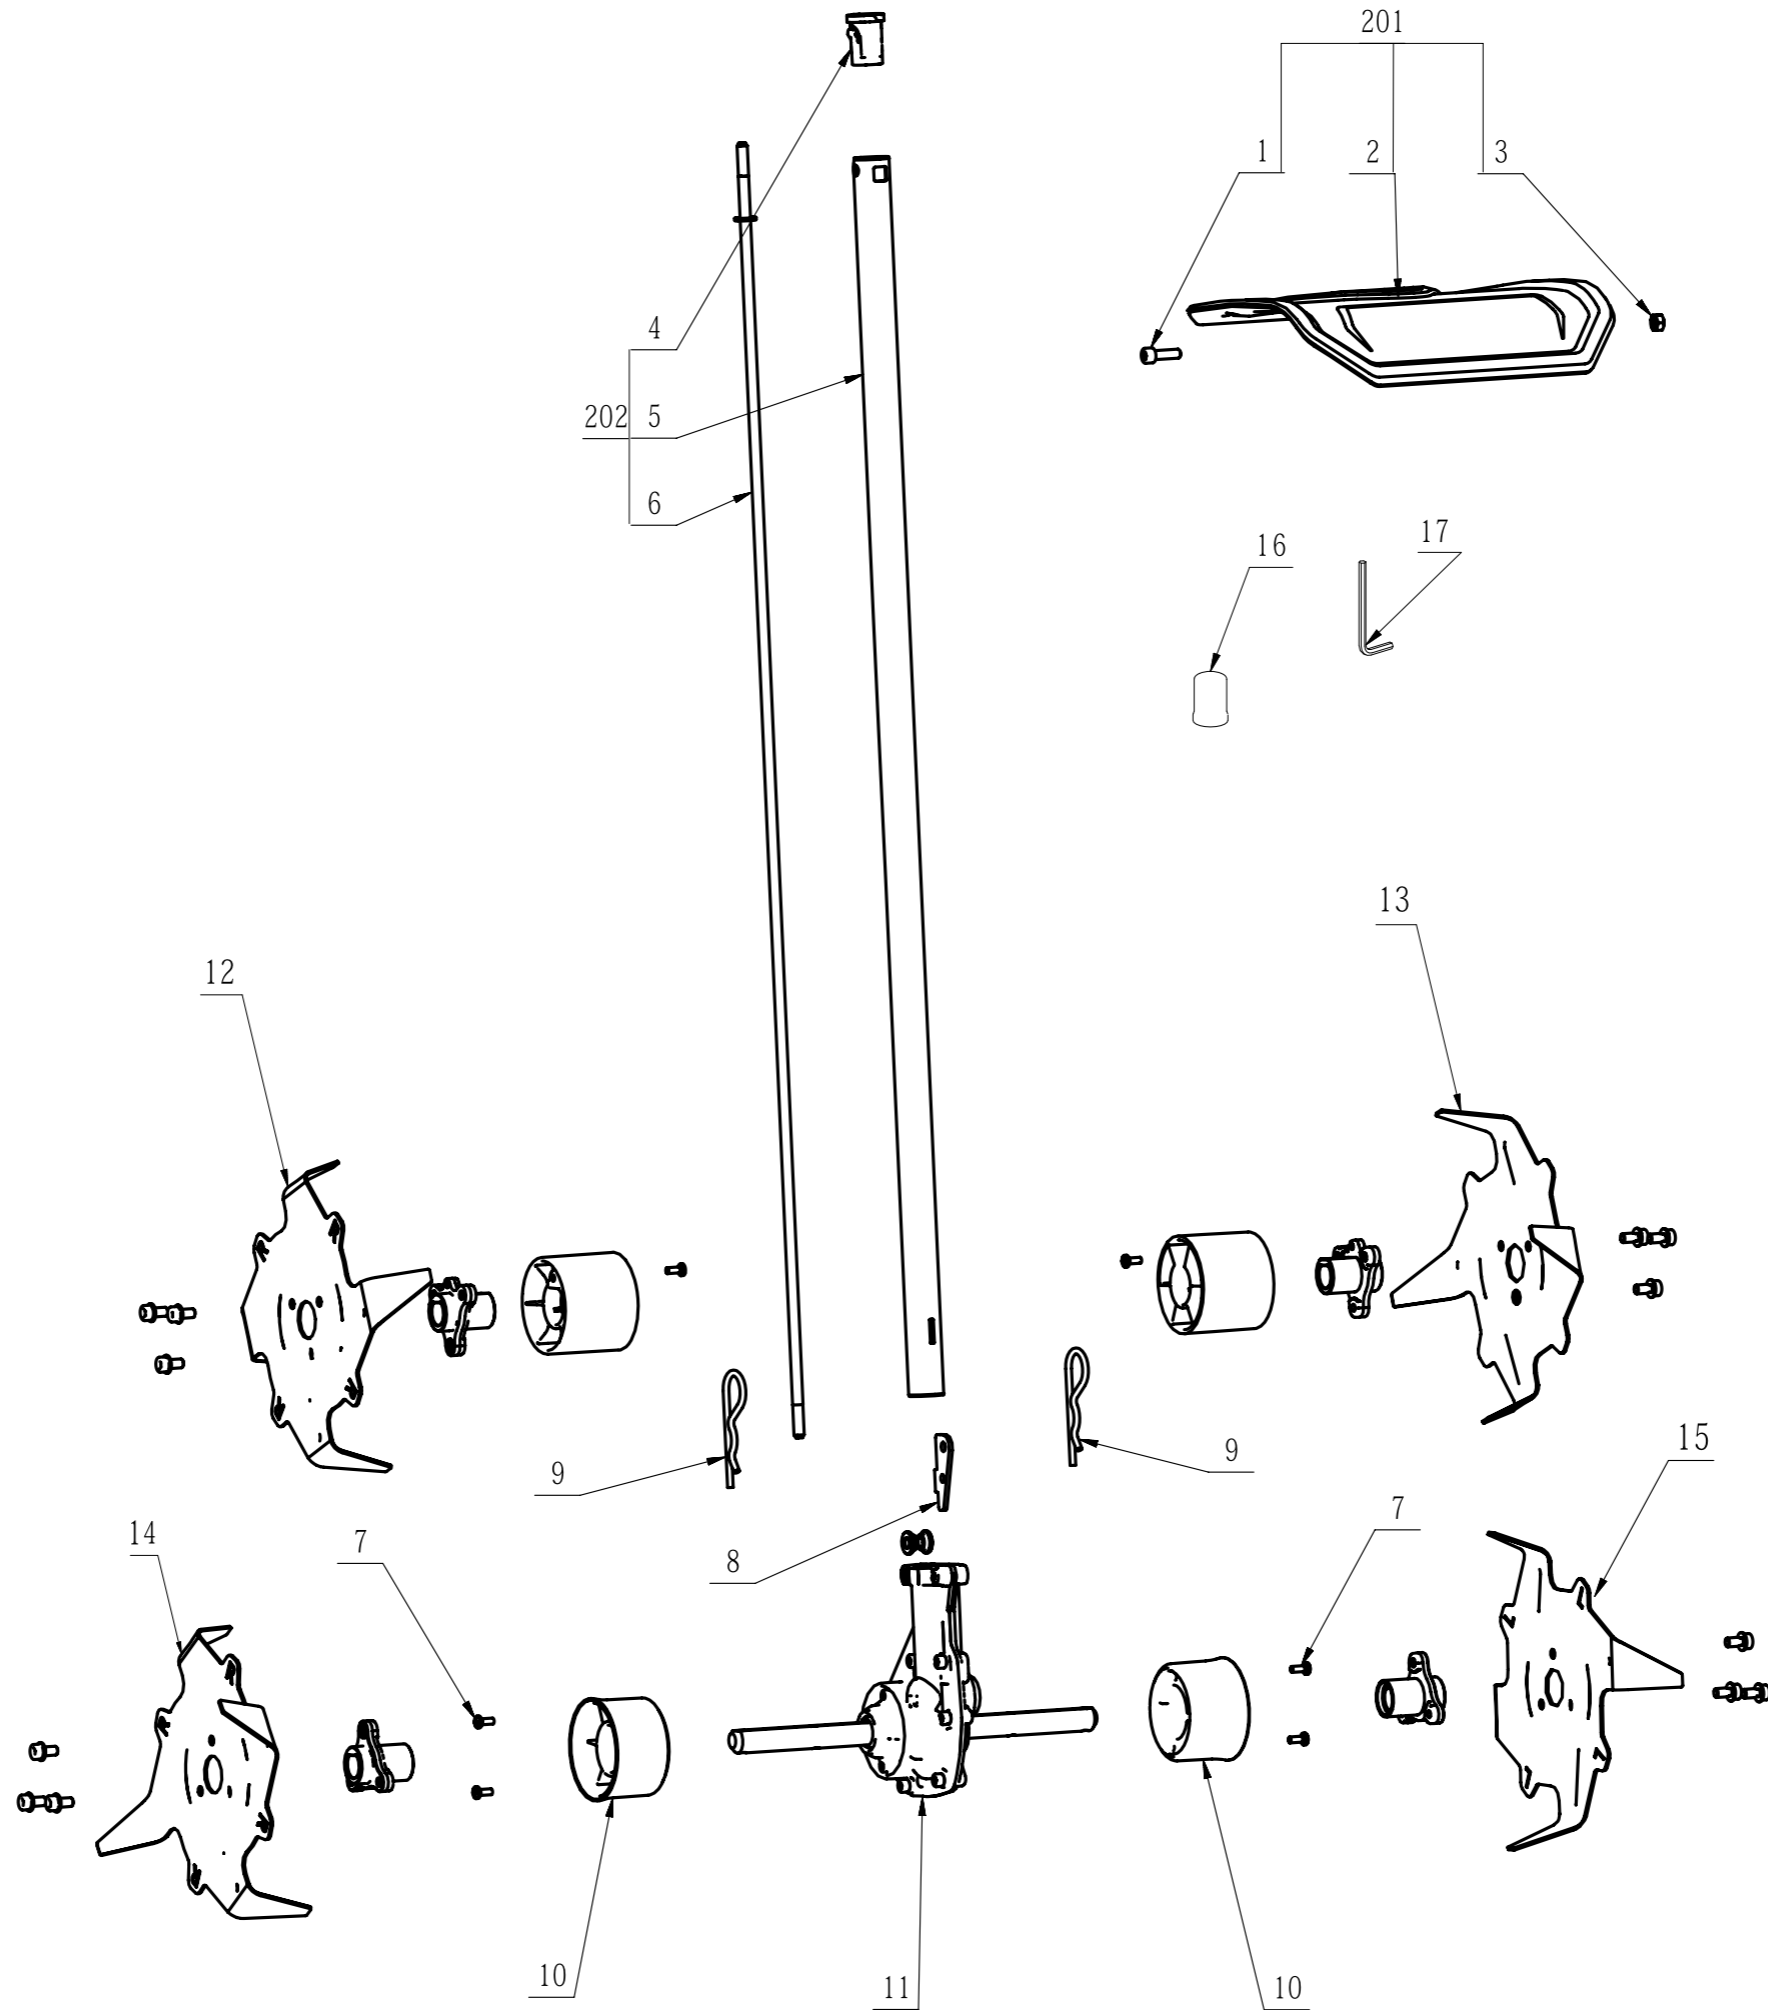

Product Description: Cultivator Attachment
Model Number: CTA9500
Service Item Number: 0640001001S01
Version: A
Issue Date: 2024/5/15

Service Part List_CTA9500_Vervion A

No.	Product Model#	Part Number	Description	Qty
1	CTA9500	5620334004	Hexagon Socket Screw	1
2	CTA9500	3403025001	Guard	1
3	CTA9500	5630015001	Prevailing Torque Hexagon N	1
4	CTA9500	3128556001	Guiding Block	1
5	CTA9500	2825759002	Tube Assembly	1
6	CTA9500	2824792002	Shaft Assembly	1
7	CTA9500	5620039002	Screw	4
8	CTA9500	3706608001	Connecting Piece	1
9	CTA9500	5670479001	Spring Pin	2
10	CTA9500	3129565001	Inside Holding Ring	2
11	CTA9500	2826284001	Gear Case ASSY	1
12	CTA9500	3706735001	Right Outer Blade	1
13	CTA9500	3706734001	Left Outer Blade	1
14	CTA9500	3706733001	Right Inner Blade	1
15	CTA9500	3706732001	Left Inner Blade	1
16	CTA9500	3128734001	Sleeve	1
17	CTA9500	5680028001	Hexagon Wrench	1
201	CTA9500	2825944001	Guard Assembly	1
202	CTA9500	2825763002	Connecting Tube ASSY	1