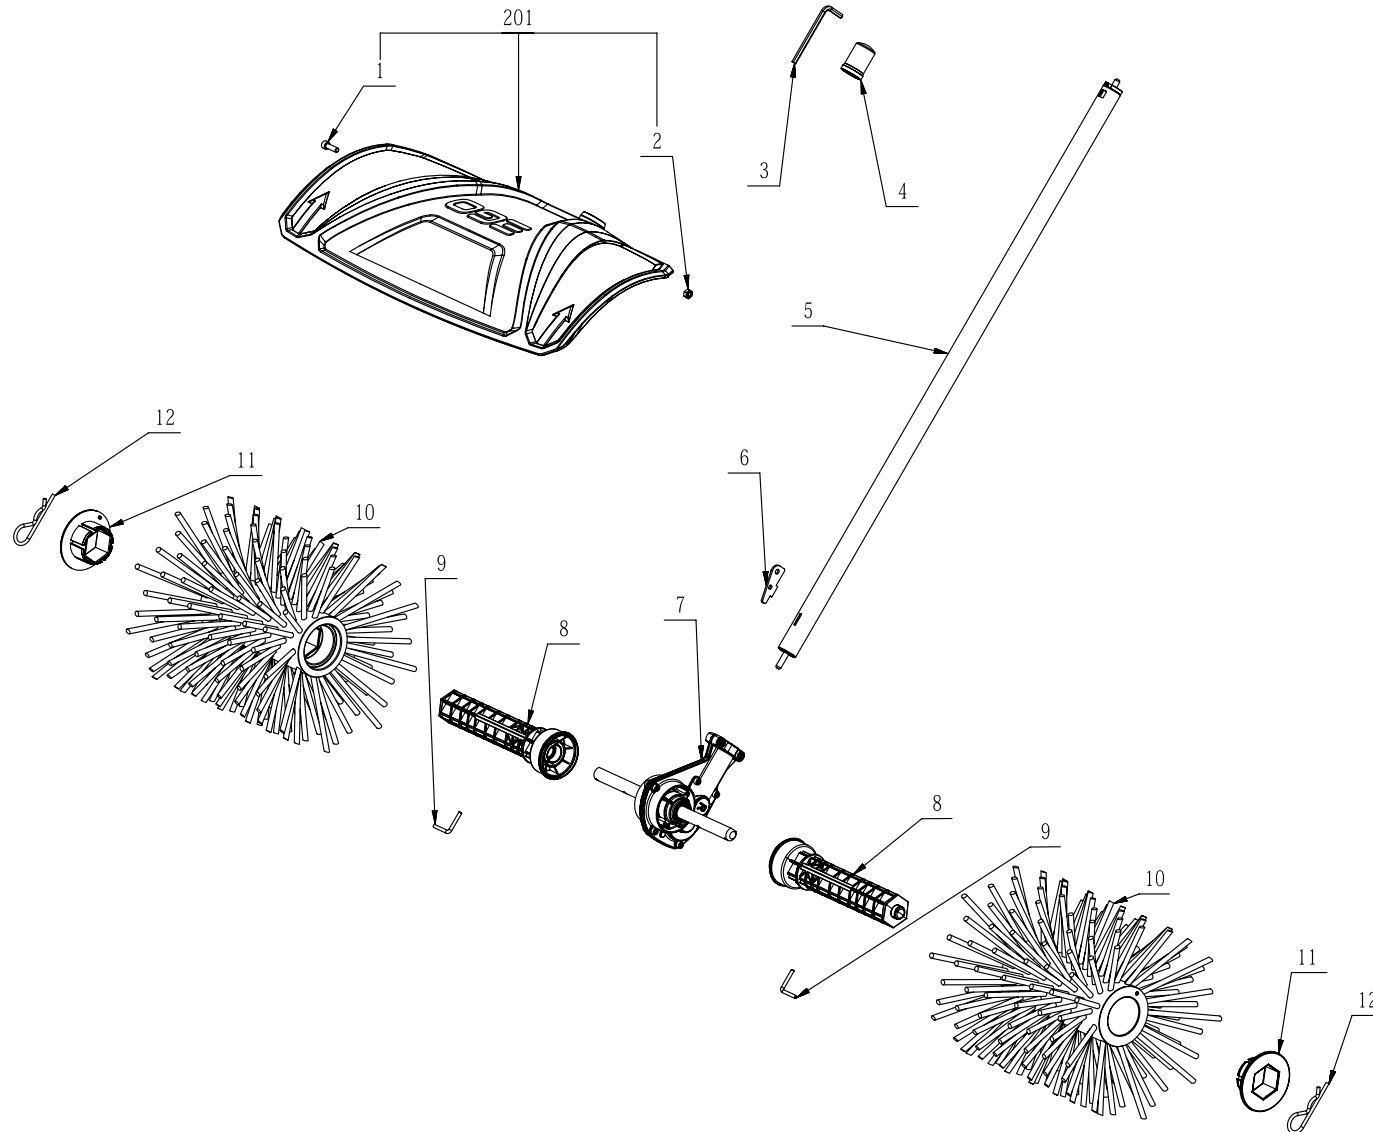

Product Description: Bristle Brush Attachment  
Model Number: BBA2100  
Body Number: 0640005001\_S  
Version: A  
Issue Date: 2019/12/03

## Service Part List\_BBA2100\_Version A

No.	Product Model#	Part Number	Description	Qty
1	BBA2100	5620334004	Hexagon Socket Screw	1
2	BBA2100	5630015001	Prevailing Torque Hexagon Nut	1
3	BBA2100	5680028001	Hexagon Wrench	1
4	BBA2100	3128734001	Sleeve	1
5	BBA2100	2825763002	Connecting Tube ASSY	1
6	BBA2100	3706608001	Connecting Piece	1
7	BBA2100	2826284001	Gear Case ASSY	1
8	BBA2100	3130375001	Spindle Bush	2
9	BBA2100	5670533001	Lock Pin	2
10	BBA2100	2826721001	Brush Assembly	2
11	BBA2100	3130373001	Cover	2
12	BBA2100	5670479002	Spring Pin	2
201	BBA2100	2826717001	Guard Assembly	1