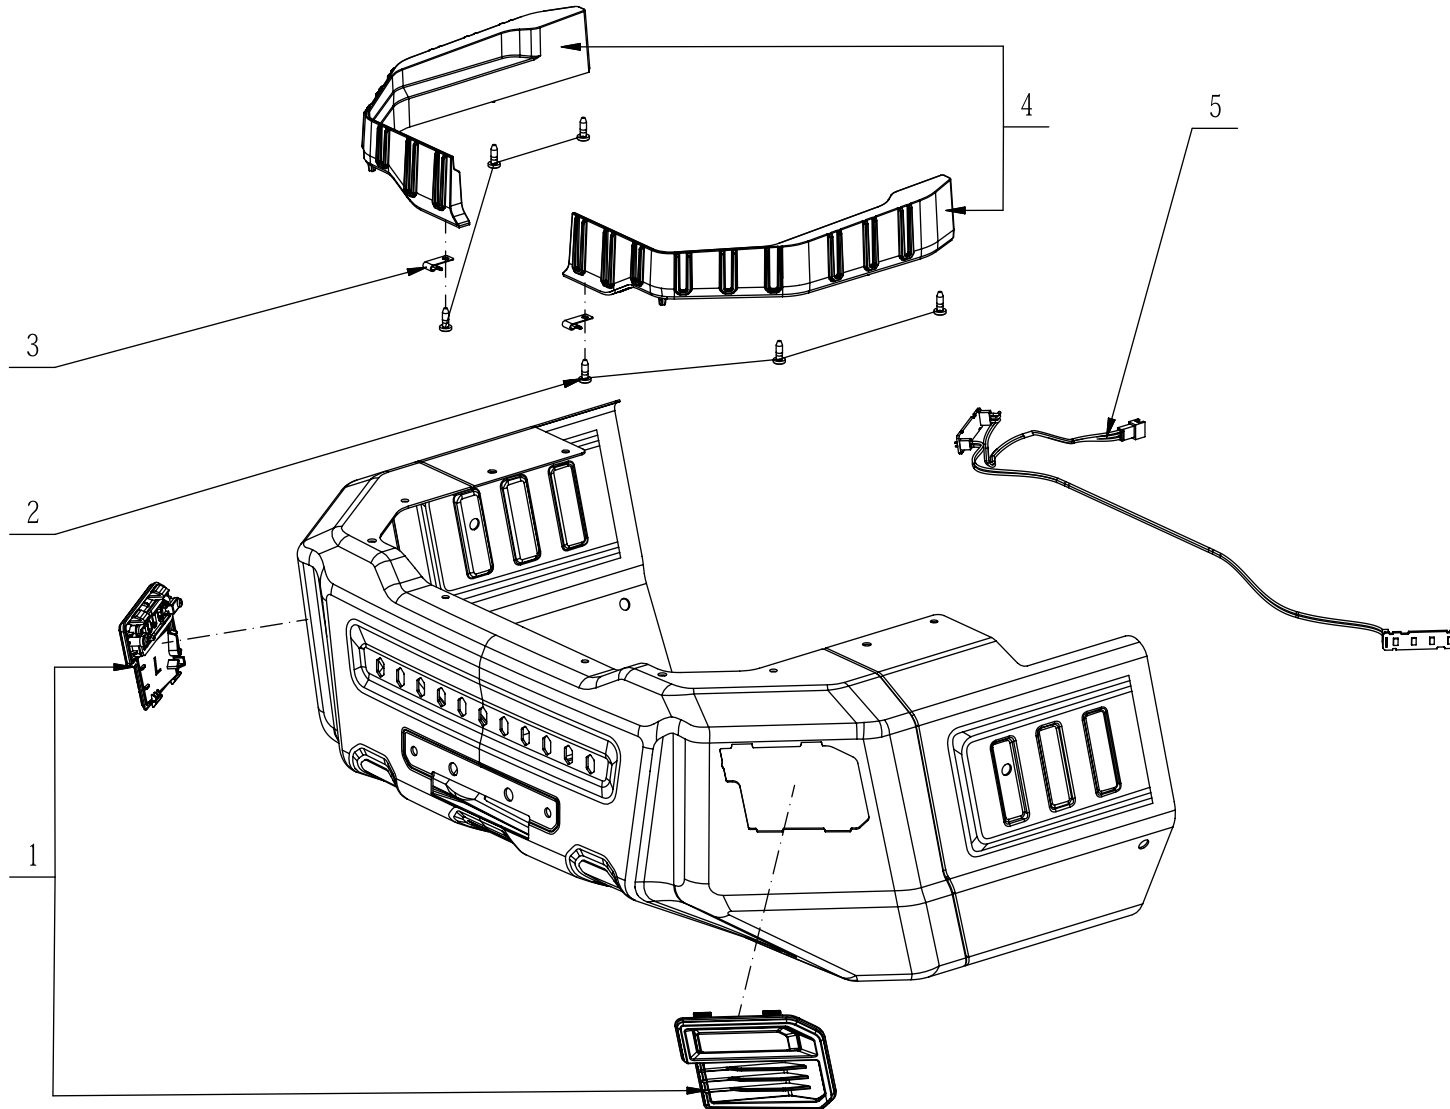

Product Description: Zero Turn Riding Mower
Model Number: ZT4200L
Body Number: 1000031001_S
Version: A
Issue Date: 2020/11/06

209