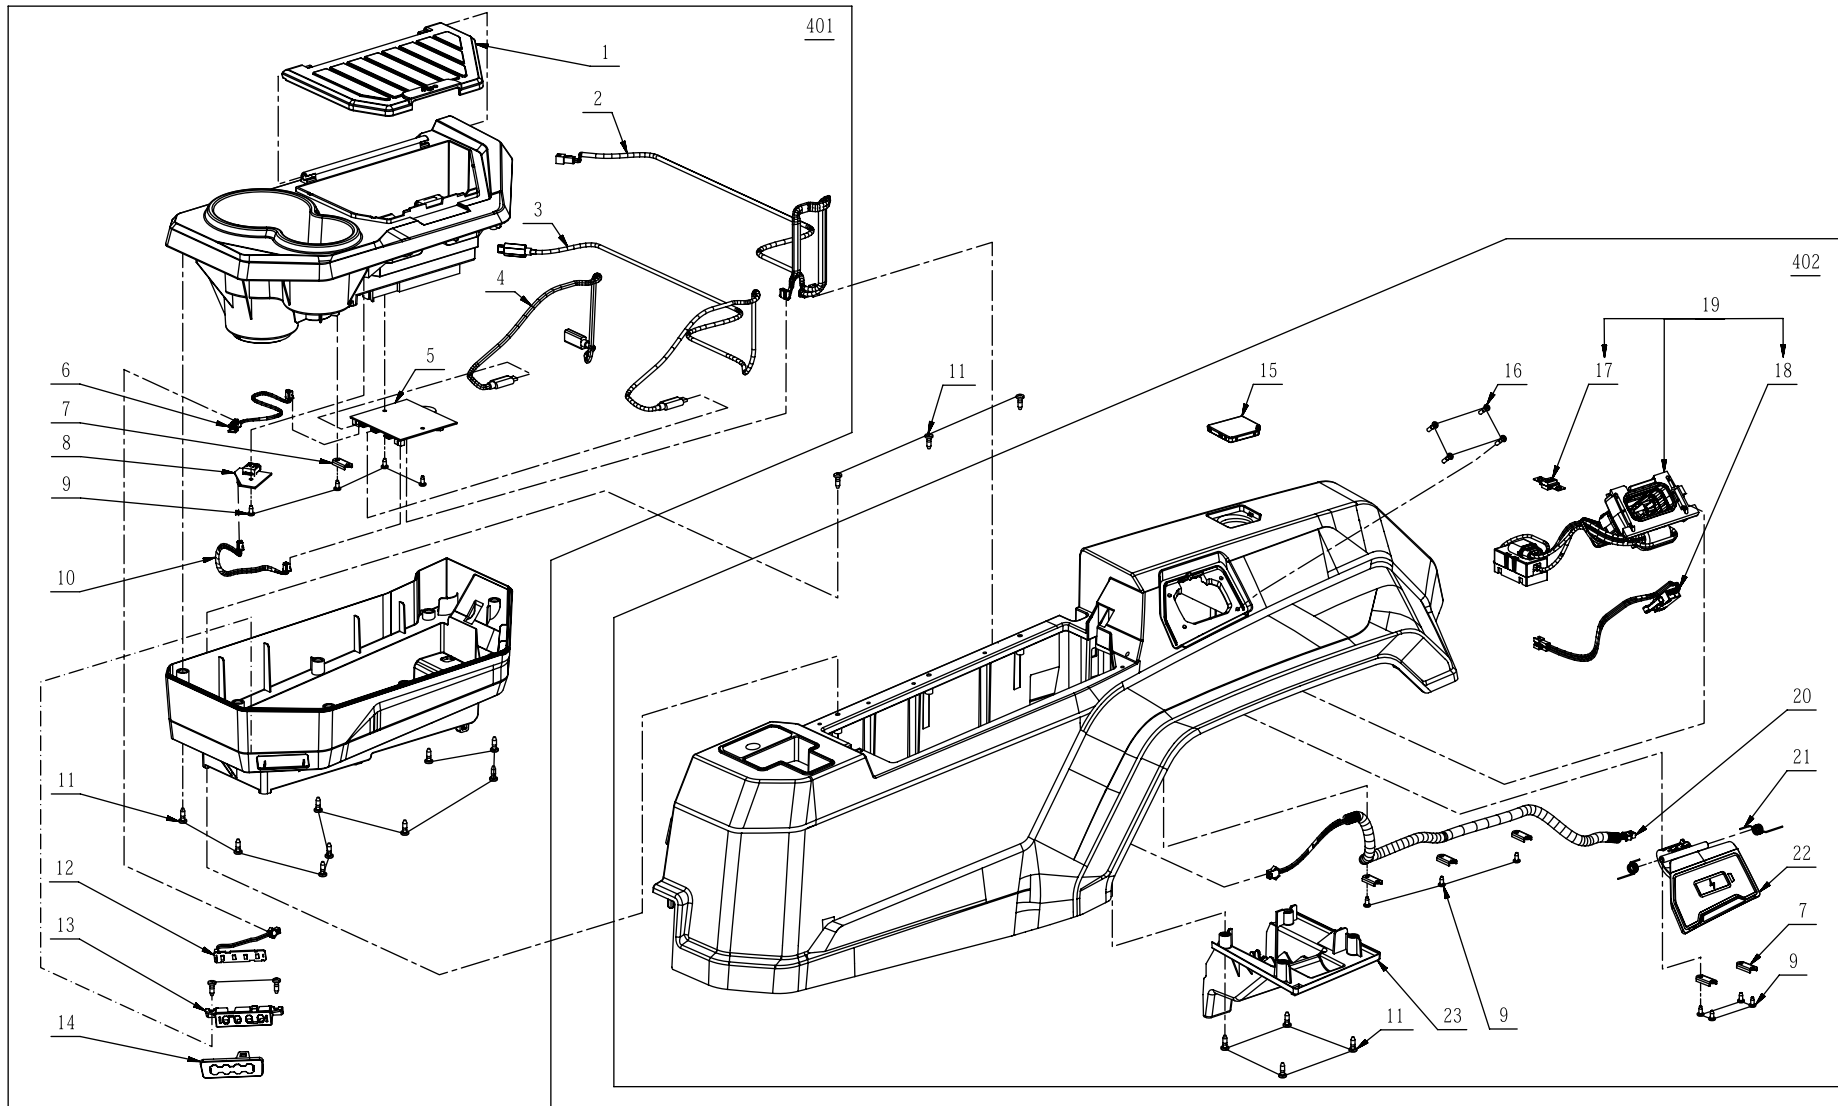

206

Product Description: Zero Turn Riding Mower
Model Number: ZT4200L
Body Number: 1000031001_S
Version: A
Issue Date: 2020/11/06

207

Product Description: Zero Turn Riding Mower
Model Number: ZT4200L
Body Number: 1000031001_S
Version: A
Issue Date: 2020/11/06