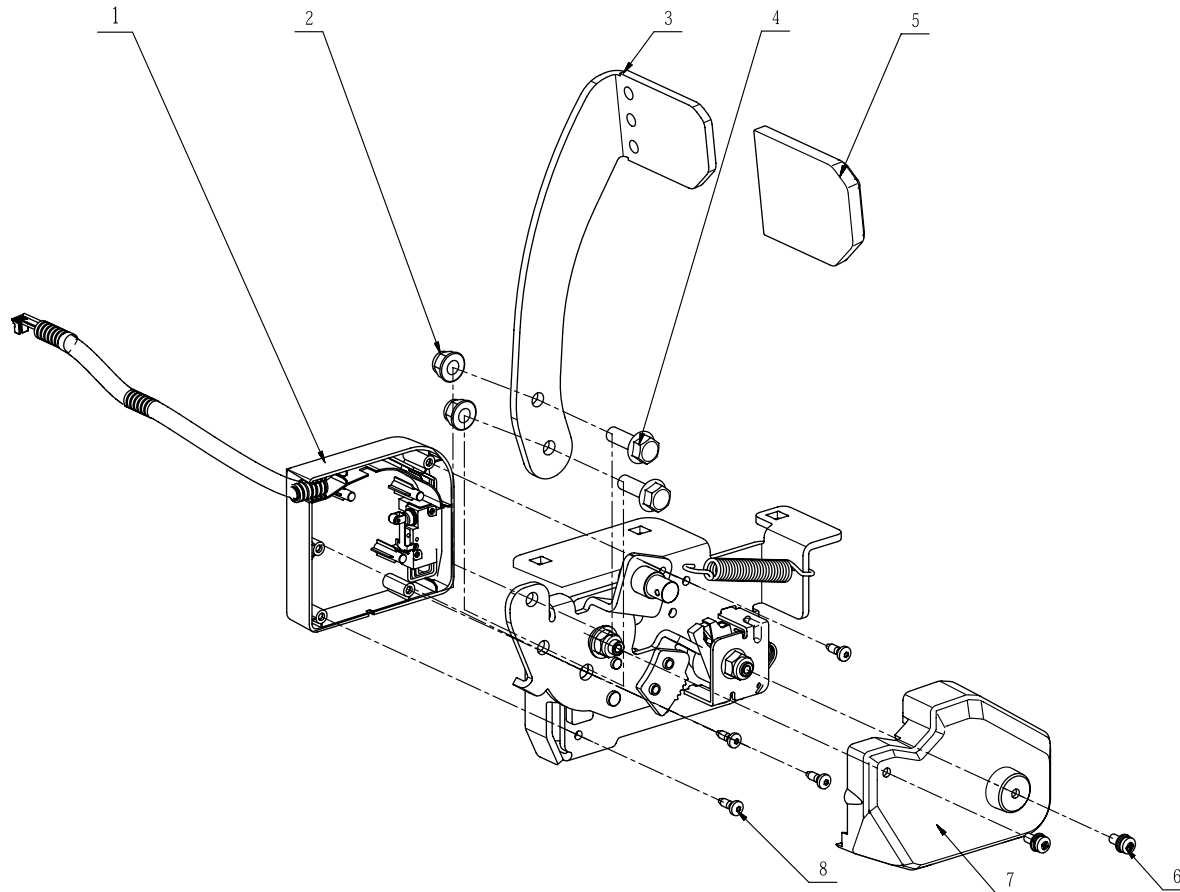

204

Product Description: Zero Turn Riding Mower
Model Number: ZT4200L
Body Number: 1000031001_S
Version: A
Issue Date: 2020/11/06

205

Product Description: Zero Turn Riding Mower
Model Number: ZT4200L
Body Number: 1000031001_S
Version: A
Issue Date: 2020/11/06

206

Product Description: Zero Turn Riding Mower
Model Number: ZT4200L
Body Number: 1000031001_S
Version: A
Issue Date: 2020/11/06

207

Product Description: Zero Turn Riding Mower
Model Number: ZT4200L
Body Number: 1000031001_S
Version: A
Issue Date: 2020/11/06

Product Description: Zero Turn Riding Mower
Model Number: ZT4200L
Body Number: 1000031001_S
Version: A
Issue Date: 2020/11/06

209

Product Description: Zero Turn Riding Mower
Model Number: ZT4200L
Body Number: 1000031001_S
Version: A
Issue Date: 2020/11/06

210

Product Description: Zero Turn Riding Mower
Model Number: ZT4200L
Body Number: 1000031001_S
Version: A
Issue Date: 2020/11/06

211