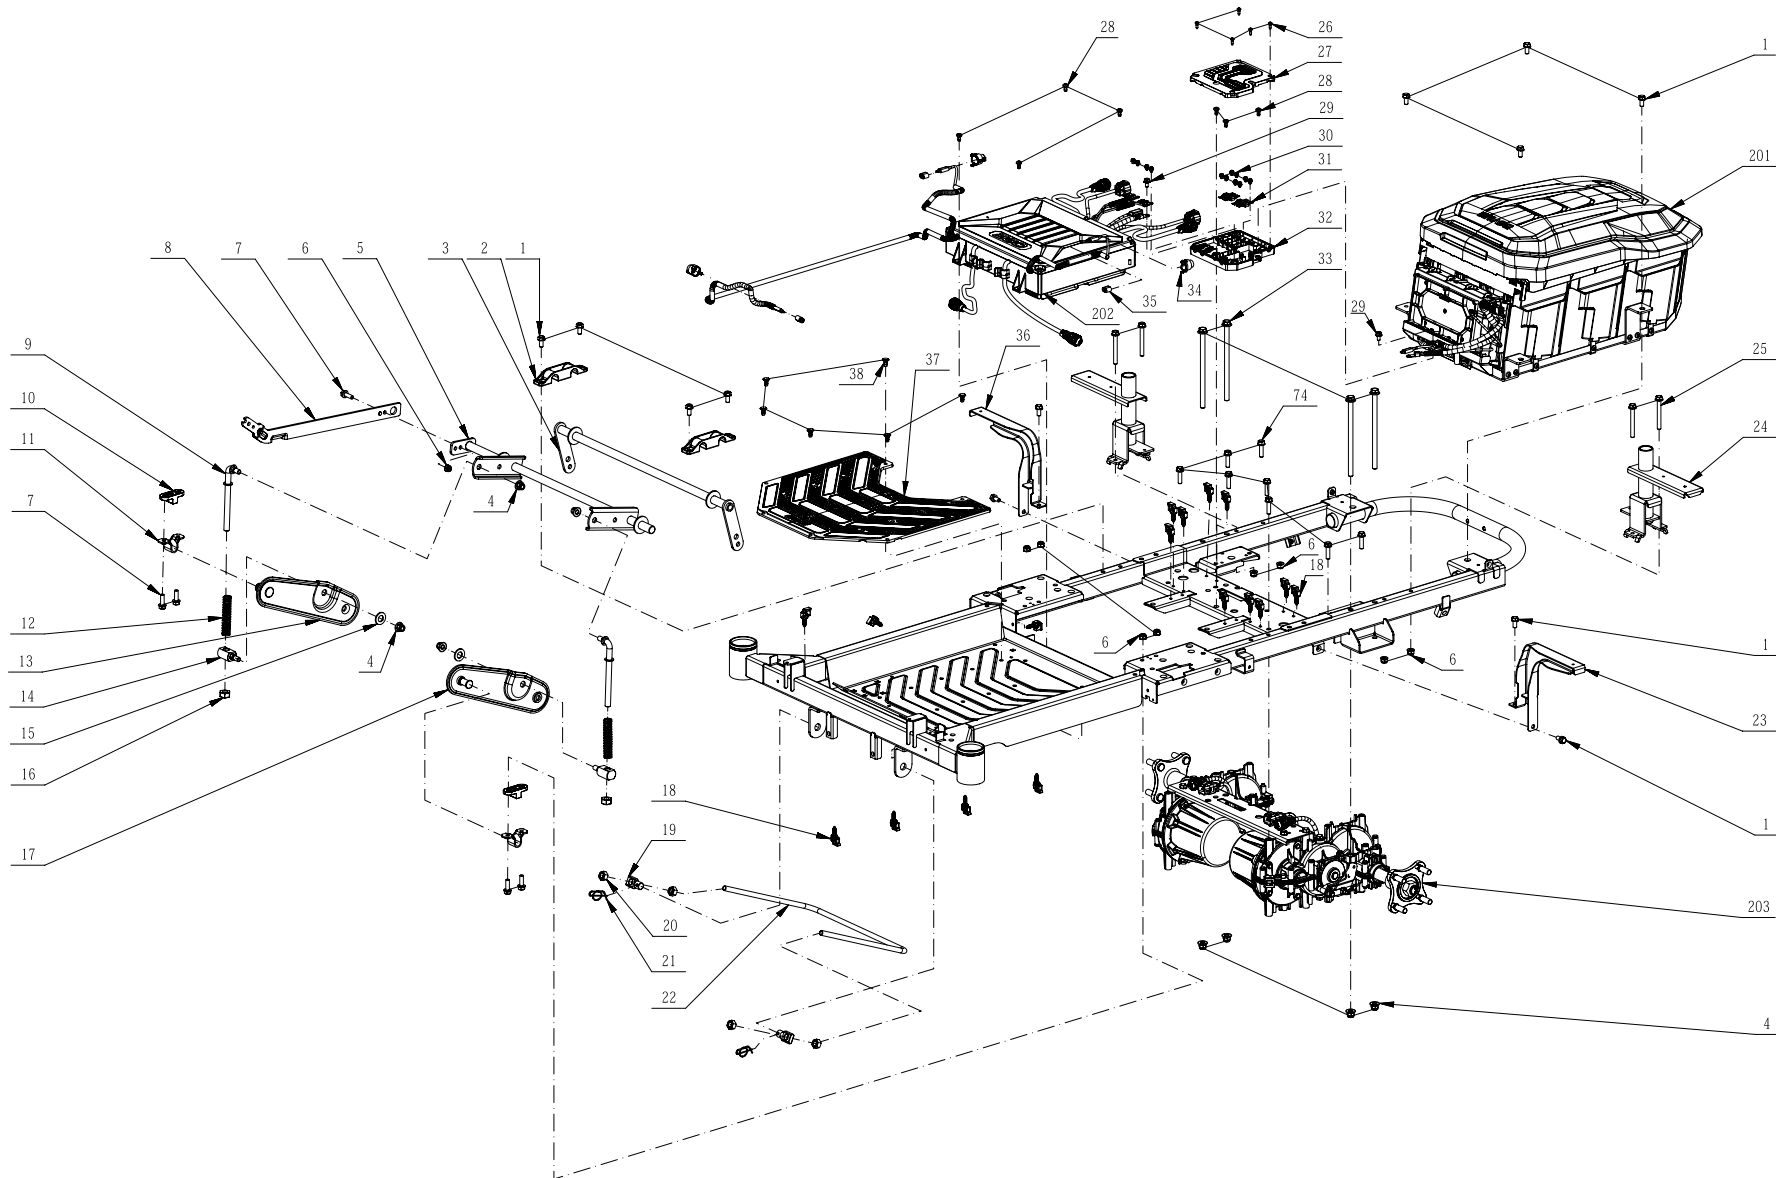

Product Description: Zero Turn Riding Mower
Model Number: ZT4200L
Body Number: 1000031001_S
Version: A
Issue Date: 2020/11/06

Product Description: Zero Turn Riding Mower
Model Number: ZT4200L
Body Number: 1000031001_S
Version: A
Issue Date: 2020/11/06

Product Description: Zero Turn Riding Mower
Model Number: ZT4200L
Body Number: 1000031001_S
Version: A
Issue Date: 2020/11/06

201

Product Description: Zero Turn Riding Mower
Model Number: ZT4200L
Body Number: 1000031001_S
Version: A
Issue Date: 2020/11/06

210

Product Description: Zero Turn Riding Mower
Model Number: ZT4200L
Body Number: 1000031001_S
Version: A
Issue Date: 2020/11/06

211