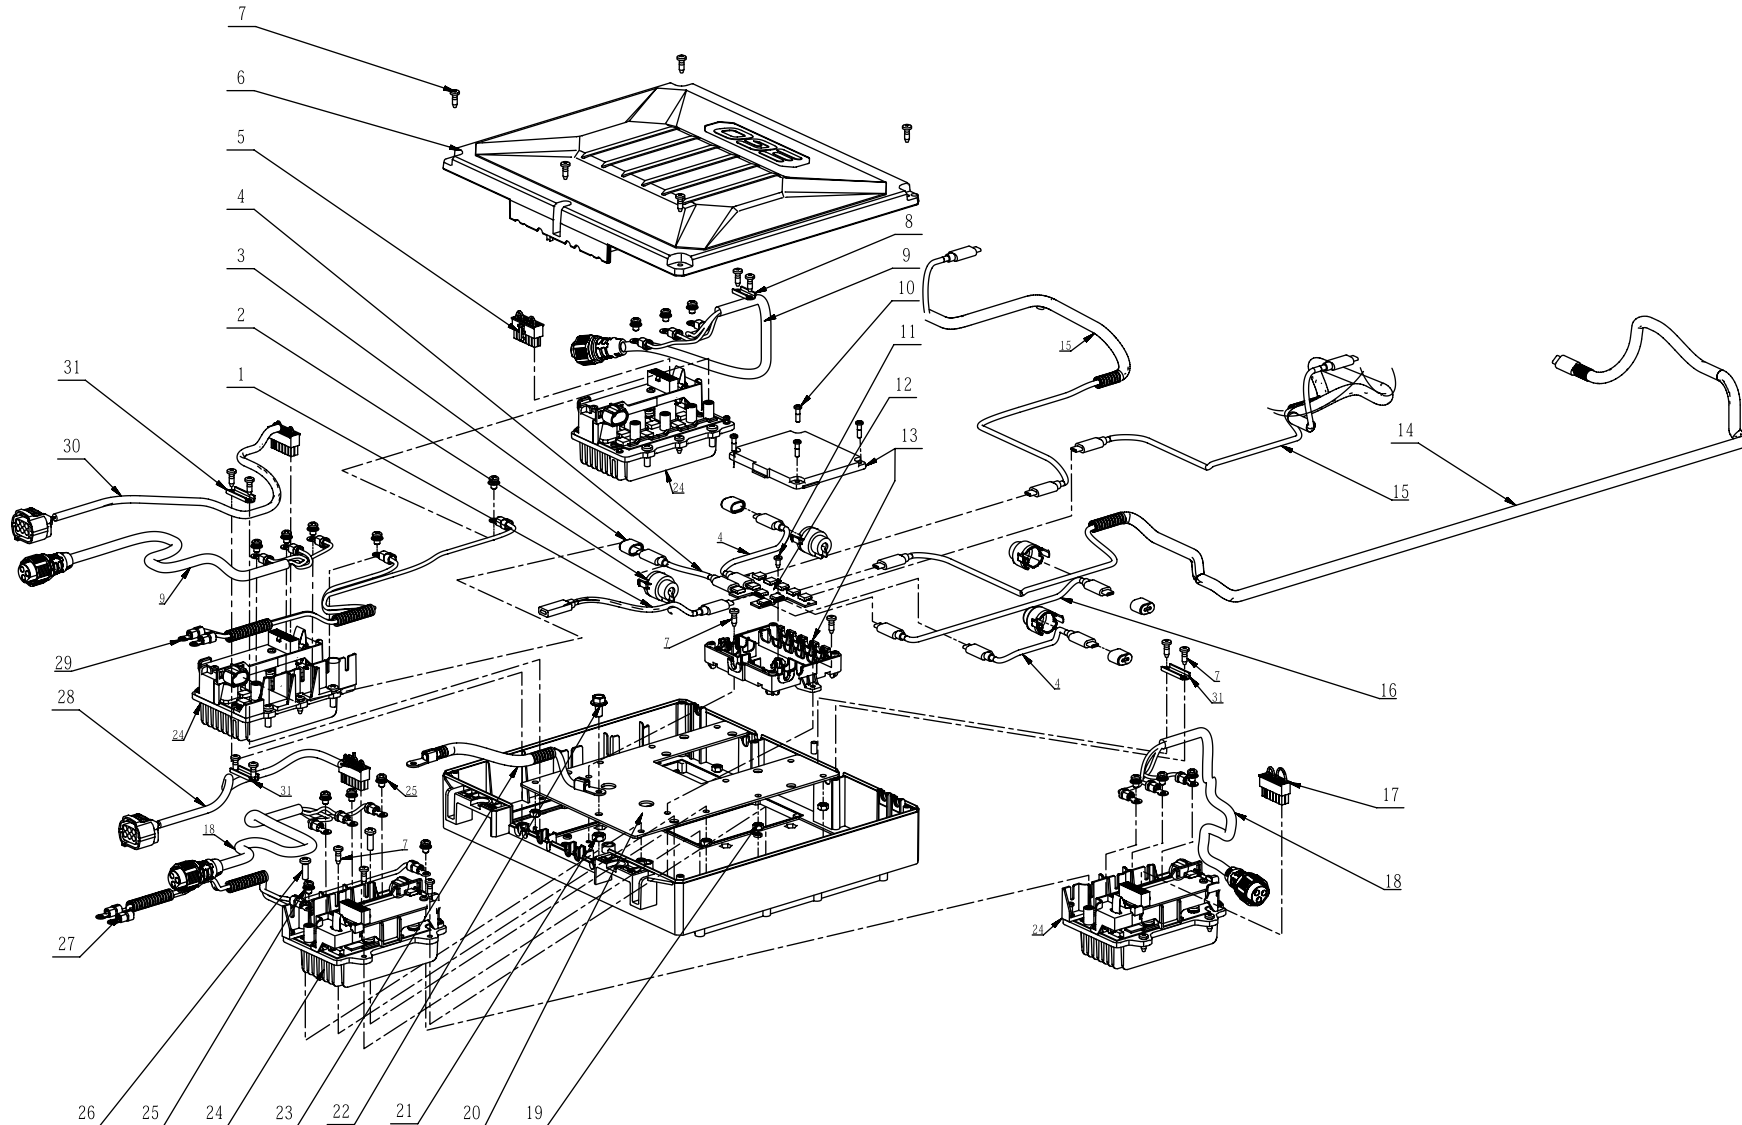

Product Description: Zero Turn Riding Mower
Model Number: ZT4200L
Body Number: 1000031001_S
Version: A
Issue Date: 2020/11/06

201

Product Description: Zero Turn Riding Mower
Model Number: ZT4200L
Body Number: 1000031001_S
Version: A
Issue Date: 2020/11/06

Product Description: Zero Turn Riding Mower
Model Number: ZT4200L
Body Number: 1000031001_S
Version: A
Issue Date: 2020/11/06

Product Description: Zero Turn Riding Mower
Model Number: ZT4200L
Body Number: 1000031001_S
Version: A
Issue Date: 2020/11/06

204

Product Description: Zero Turn Riding Mower
Model Number: ZT4200L
Body Number: 1000031001_S
Version: A
Issue Date: 2020/11/06

205

Product Description: Zero Turn Riding Mower
Model Number: ZT4200L
Body Number: 1000031001_S
Version: A
Issue Date: 2020/11/06

210

Product Description: Zero Turn Riding Mower
Model Number: ZT4200L
Body Number: 1000031001_S
Version: A
Issue Date: 2020/11/06

211