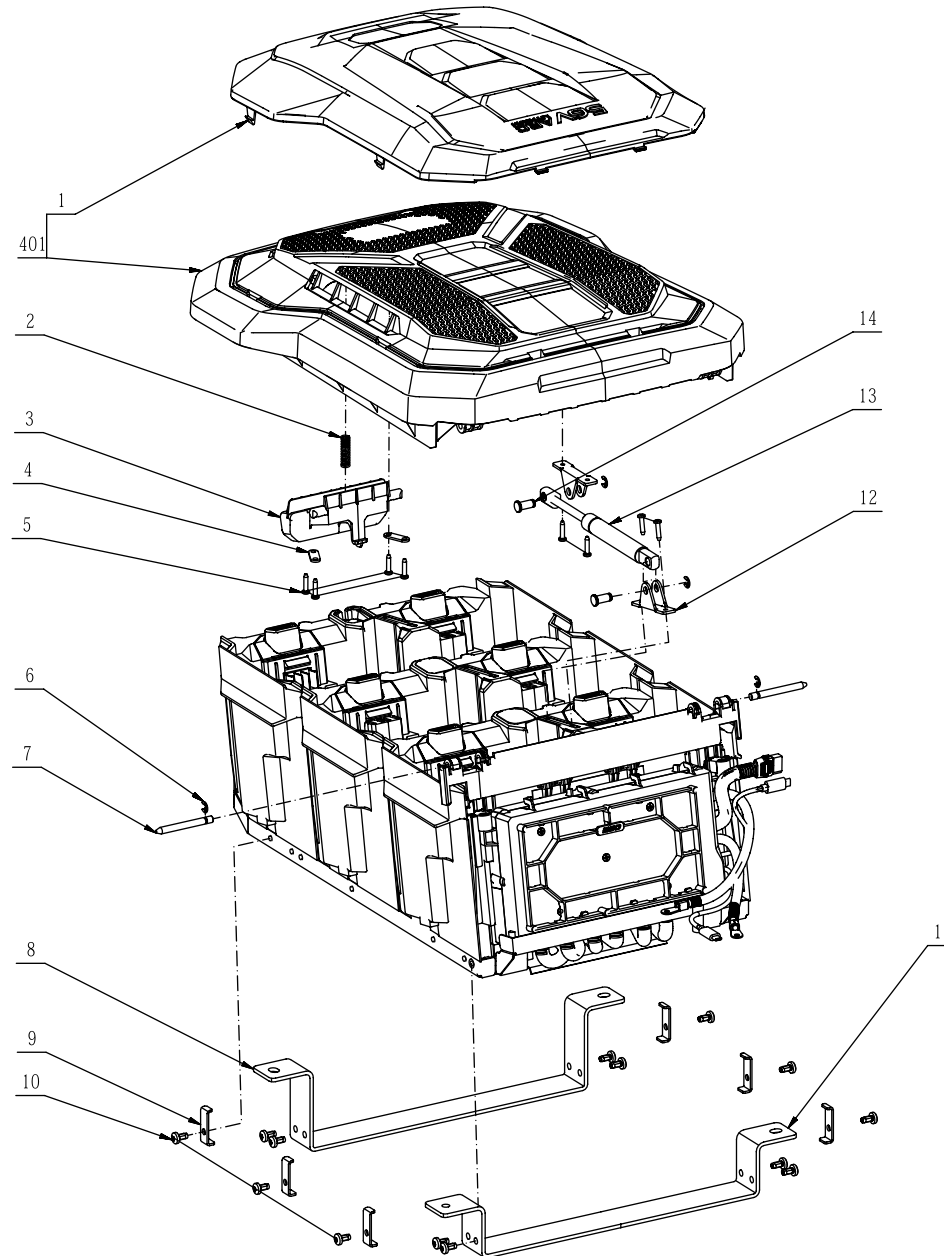

Product Description: Zero Turn Riding Mower
Model Number: ZT4200L
Body Number: 1000031001_S
Version: A
Issue Date: 2020/11/06

Product Description: Zero Turn Riding Mower
Model Number: ZT4200L
Body Number: 1000031001_S
Version: A
Issue Date: 2020/11/06

Product Description: Zero Turn Riding Mower
Model Number: ZT4200L
Body Number: 1000031001_S
Version: A
Issue Date: 2020/11/06

201

Product Description: Zero Turn Riding Mower
Model Number: ZT4200L
Body Number: 1000031001_S
Version: A
Issue Date: 2020/11/06

204

Product Description: Zero Turn Riding Mower
Model Number: ZT4200L
Body Number: 1000031001_S
Version: A
Issue Date: 2020/11/06

205

Product Description: Zero Turn Riding Mower
Model Number: ZT4200L
Body Number: 1000031001_S
Version: A
Issue Date: 2020/11/06