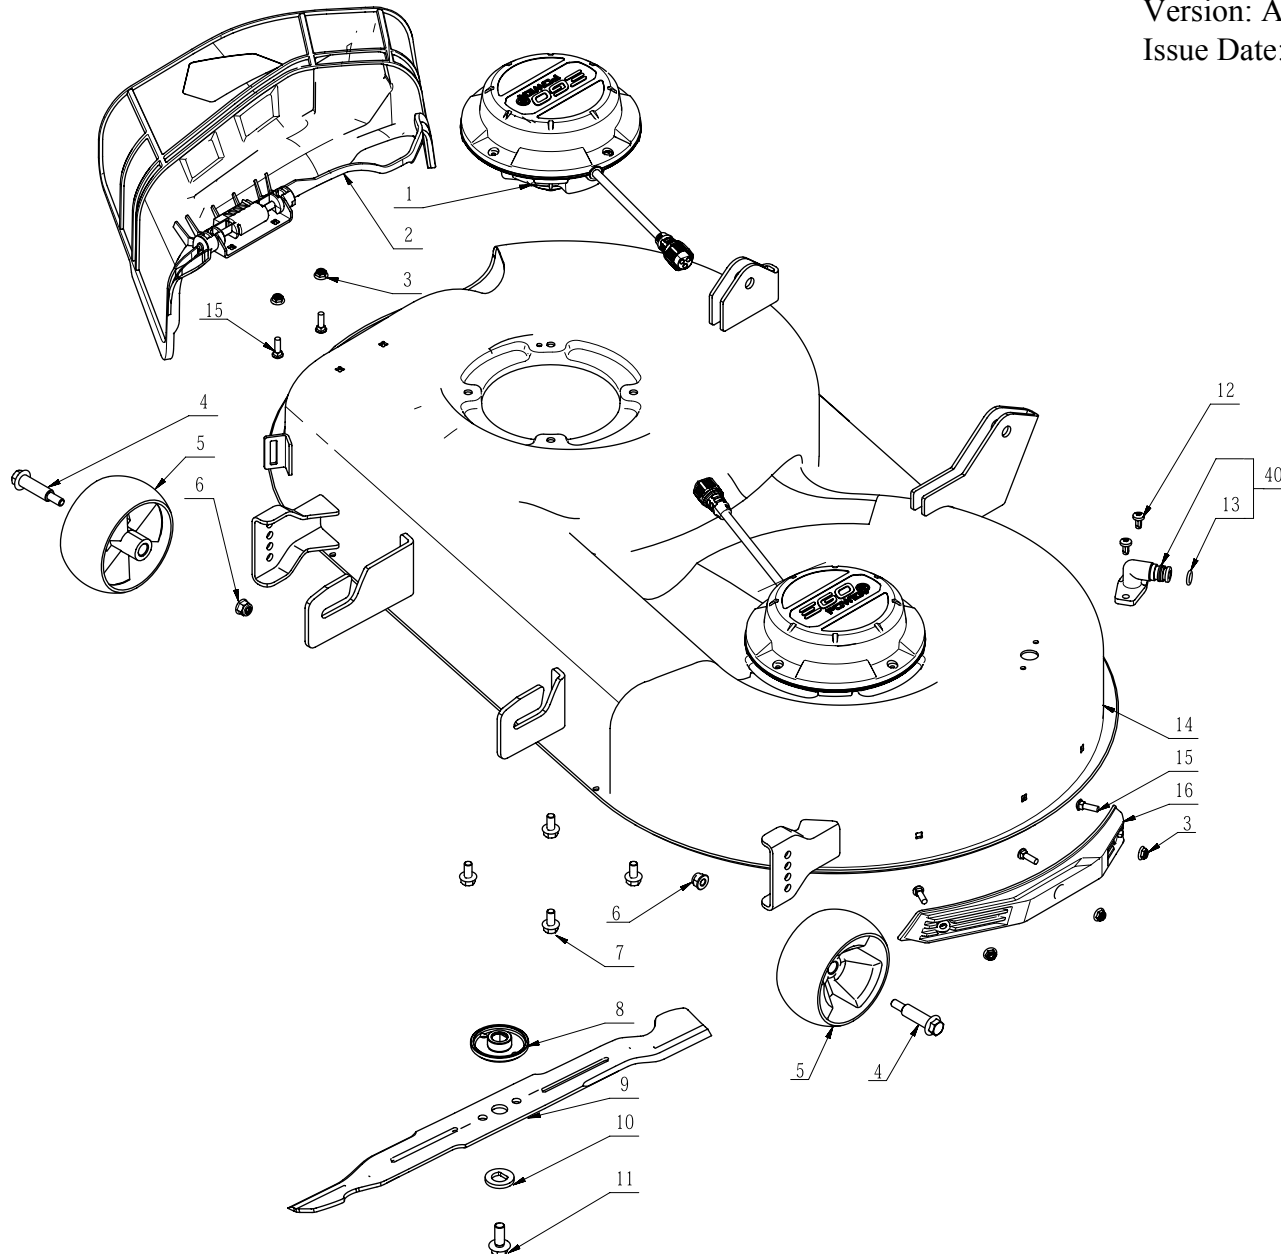

204

Product Description: Zero Turn Riding Mower
Model Number: ZT4200L
Body Number: 1000031001_S
Version: A
Issue Date: 2020/11/06

205

Product Description: Zero Turn Riding Mower
Model Number: ZT4200L
Body Number: 1000031001_S
Version: A
Issue Date: 2020/11/06

206

Product Description: Zero Turn Riding Mower
Model Number: ZT4200L
Body Number: 1000031001_S
Version: A
Issue Date: 2020/11/06

207

Product Description: Zero Turn Riding Mower
Model Number: ZT4200L
Body Number: 1000031001_S
Version: A
Issue Date: 2020/11/06

Product Description: Zero Turn Riding Mower
Model Number: ZT4200L
Body Number: 1000031001_S
Version: A
Issue Date: 2020/11/06

209

Product Description: Zero Turn Riding Mower
Model Number: ZT4200L
Body Number: 1000031001_S
Version: A
Issue Date: 2020/11/06

210

Product Description: Zero Turn Riding Mower
Model Number: ZT4200L
Body Number: 1000031001_S
Version: A
Issue Date: 2020/11/06

211