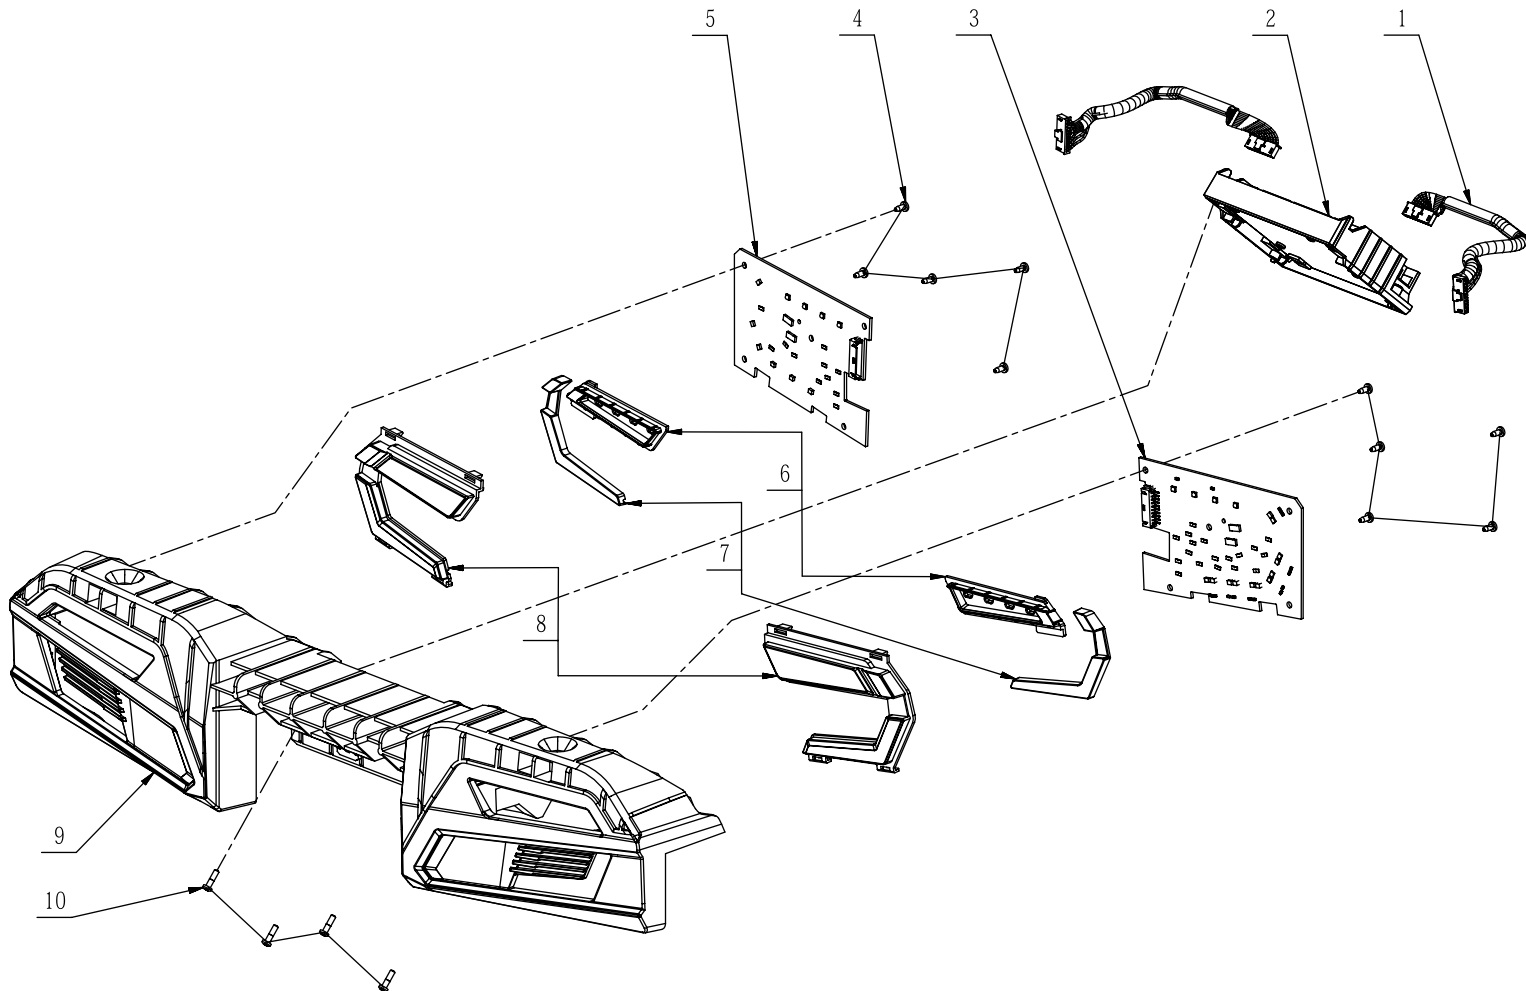

Product Description: Zero Turn Riding Mower
Model Number: ZT4200L
Body Number: 1000031001_S
Version: A
Issue Date: 2020/11/06

Product Description: Zero Turn Riding Mower
Model Number: ZT4200L
Body Number: 1000031001_S
Version: A
Issue Date: 2020/11/06

204

Product Description: Zero Turn Riding Mower
Model Number: ZT4200L
Body Number: 1000031001_S
Version: A
Issue Date: 2020/11/06

205

Product Description: Zero Turn Riding Mower
Model Number: ZT4200L
Body Number: 1000031001_S
Version: A
Issue Date: 2020/11/06