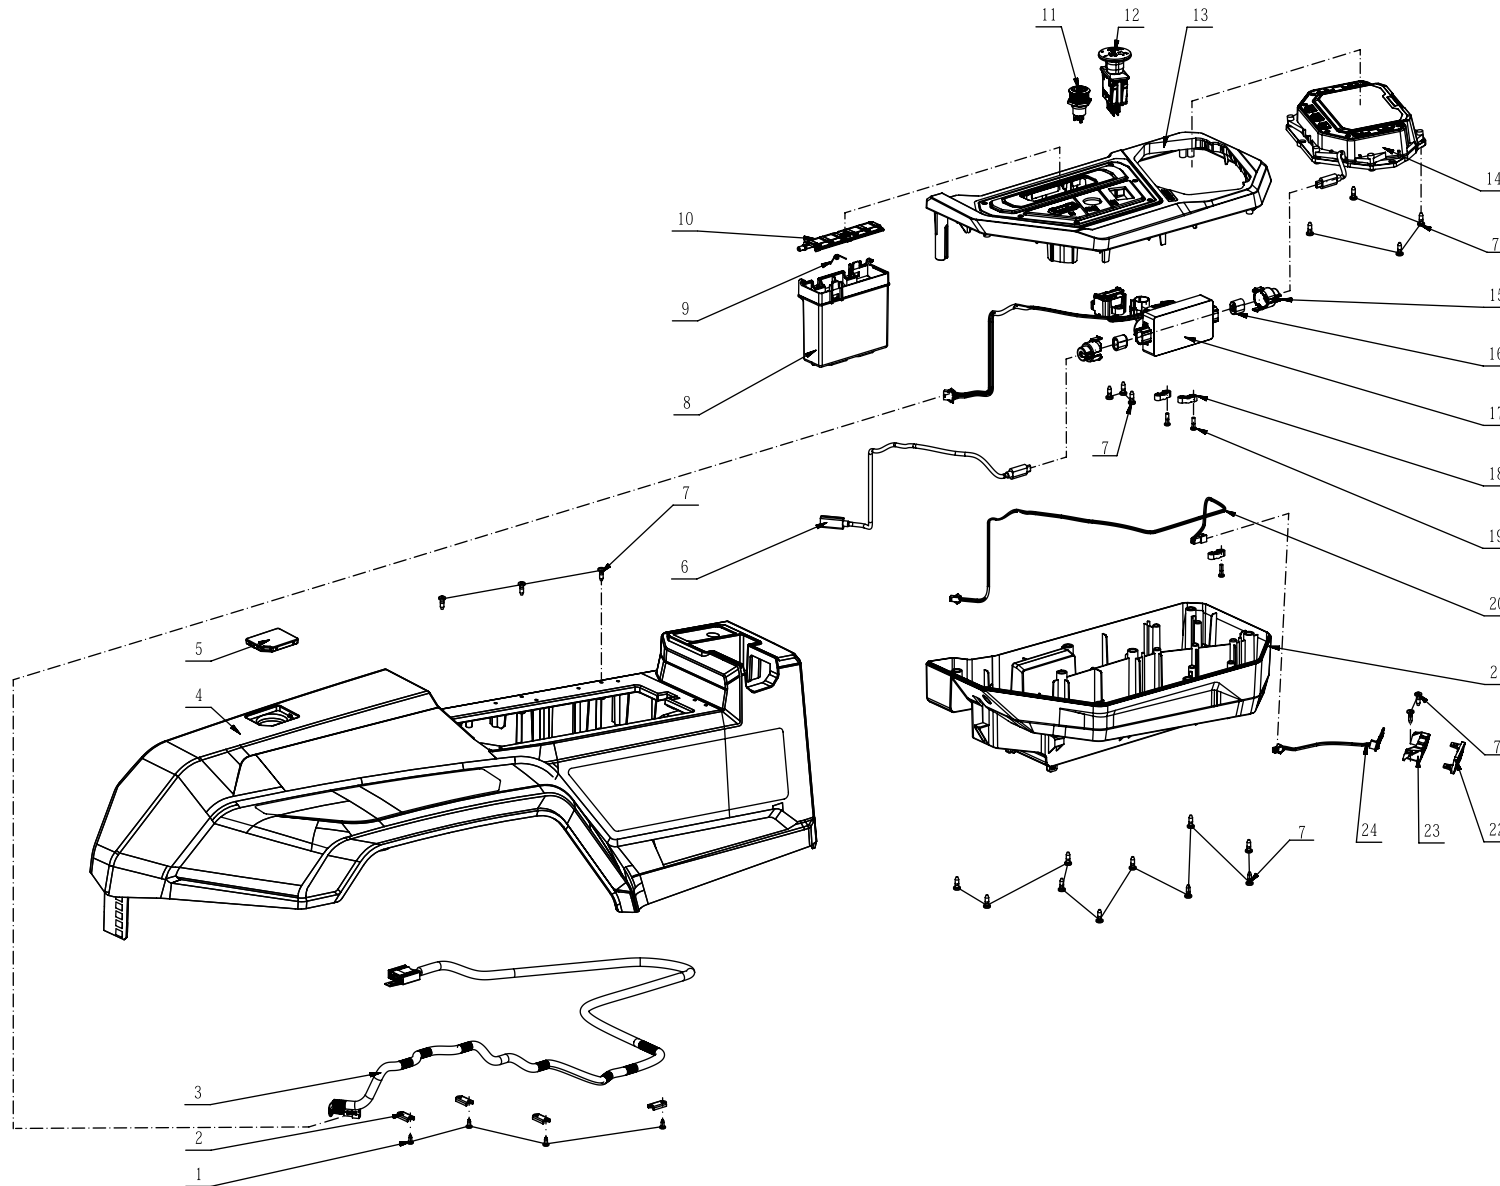

Product Description: Zero Turn Riding Mower
Model Number: ZT4200L
Body Number: 1000031001_S
Version: A
Issue Date: 2020/11/06

209

Product Description: Zero Turn Riding Mower
Model Number: ZT4200L
Body Number: 1000031001_S
Version: A
Issue Date: 2020/11/06

210

Product Description: Zero Turn Riding Mower
Model Number: ZT4200L
Body Number: 1000031001_S
Version: A
Issue Date: 2020/11/06

211