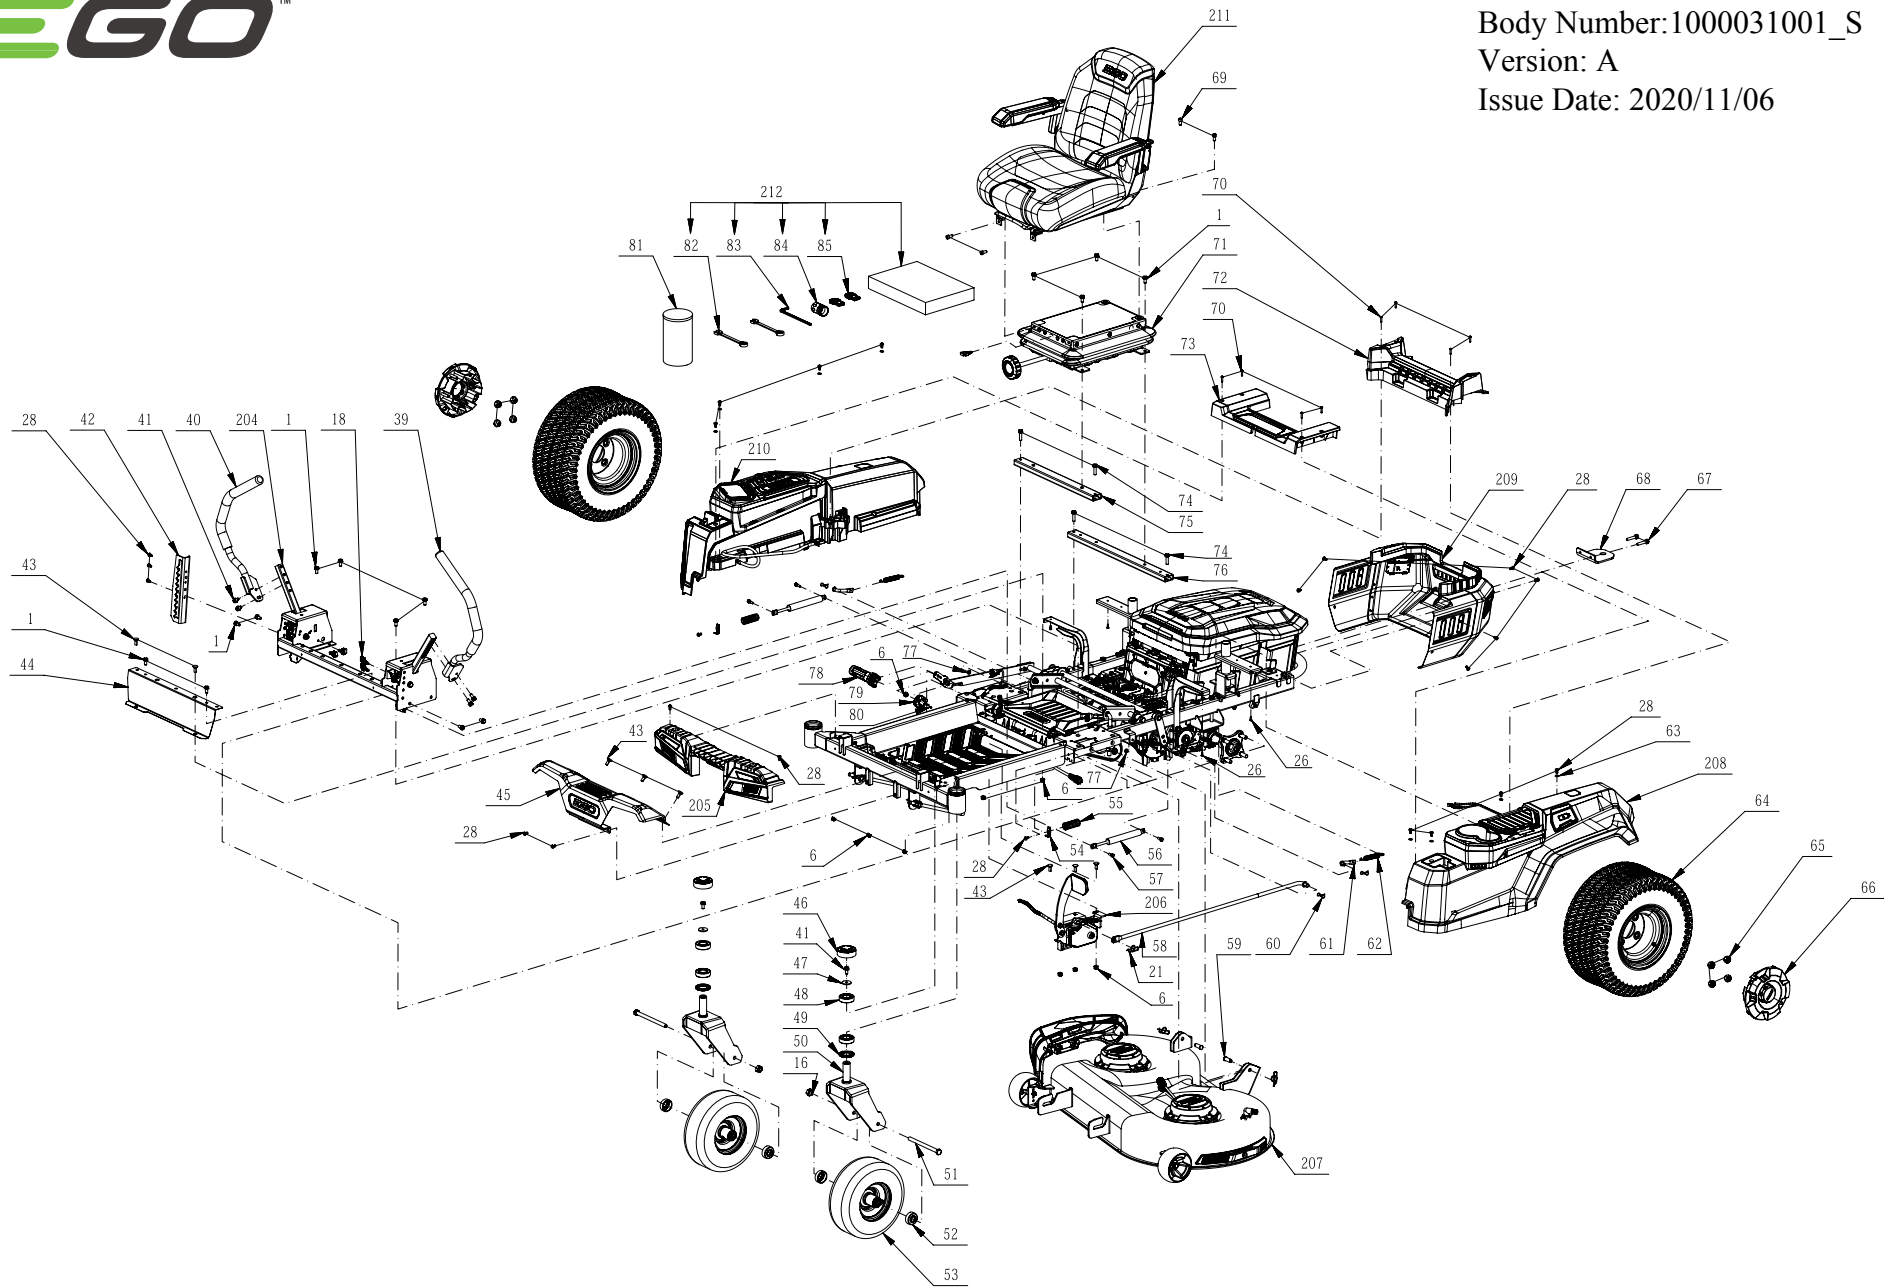

Product Description: Zero Turn Riding Mower
Model Number: ZT4200L
Body Number: 1000031001_S
Version: A
Issue Date: 2020/11/06

Product Description: Zero Turn Riding Mower
Model Number: ZT4200L
Body Number: 1000031001_S
Version: A
Issue Date: 2020/11/06

Product Description: Zero Turn Riding Mower
Model Number: ZT4200L
Body Number: 1000031001_S
Version: A
Issue Date: 2020/11/06

201

Product Description: Zero Turn Riding Mower
Model Number: ZT4200L
Body Number: 1000031001_S
Version: A
Issue Date: 2020/11/06

210

Product Description: Zero Turn Riding Mower
Model Number: ZT4200L
Body Number: 1000031001_S
Version: A
Issue Date: 2020/11/06

211