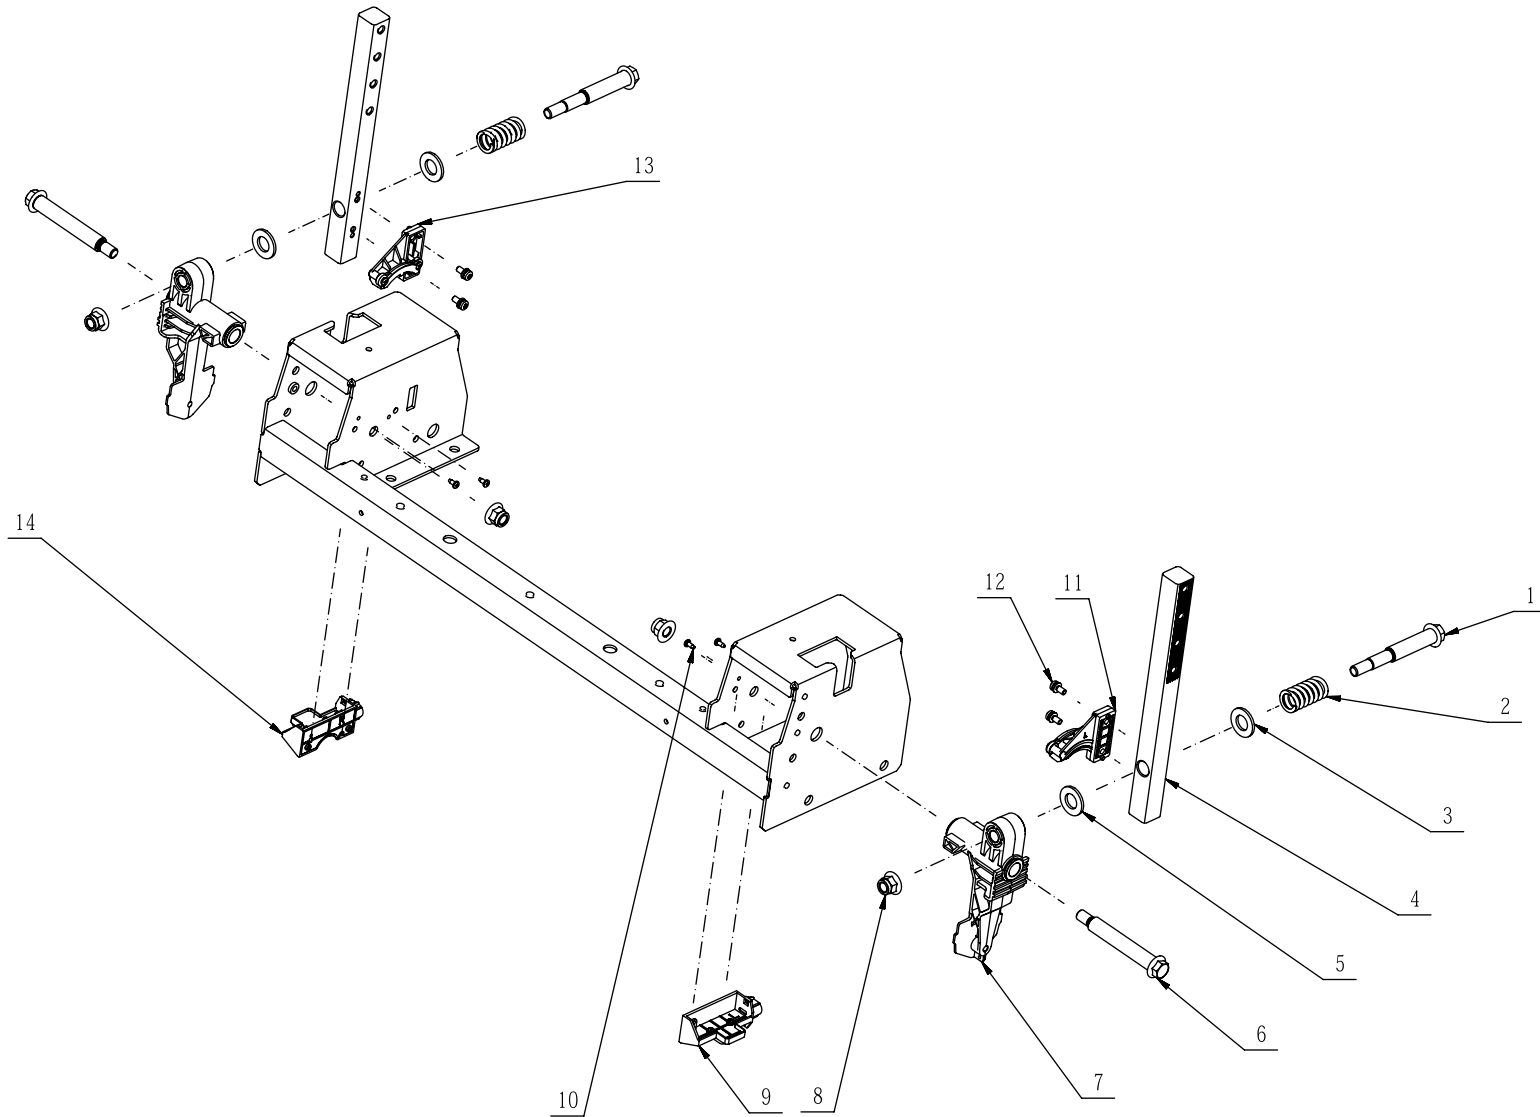

Product Description: Zero Turn Riding Mower
Model Number: ZT4200L
Body Number: 1000031001_S
Version: A
Issue Date: 2020/11/06

201

Product Description: Zero Turn Riding Mower
Model Number: ZT4200L
Body Number: 1000031001_S
Version: A
Issue Date: 2020/11/06

Product Description: Zero Turn Riding Mower
Model Number: ZT4200L
Body Number: 1000031001_S
Version: A
Issue Date: 2020/11/06

Product Description: Zero Turn Riding Mower
Model Number: ZT4200L
Body Number: 1000031001_S
Version: A
Issue Date: 2020/11/06

204

Product Description: Zero Turn Riding Mower
Model Number: ZT4200L
Body Number: 1000031001_S
Version: A
Issue Date: 2020/11/06

205

Product Description: Zero Turn Riding Mower
Model Number: ZT4200L
Body Number: 1000031001_S
Version: A
Issue Date: 2020/11/06

210

Product Description: Zero Turn Riding Mower
Model Number: ZT4200L
Body Number: 1000031001_S
Version: A
Issue Date: 2020/11/06

211