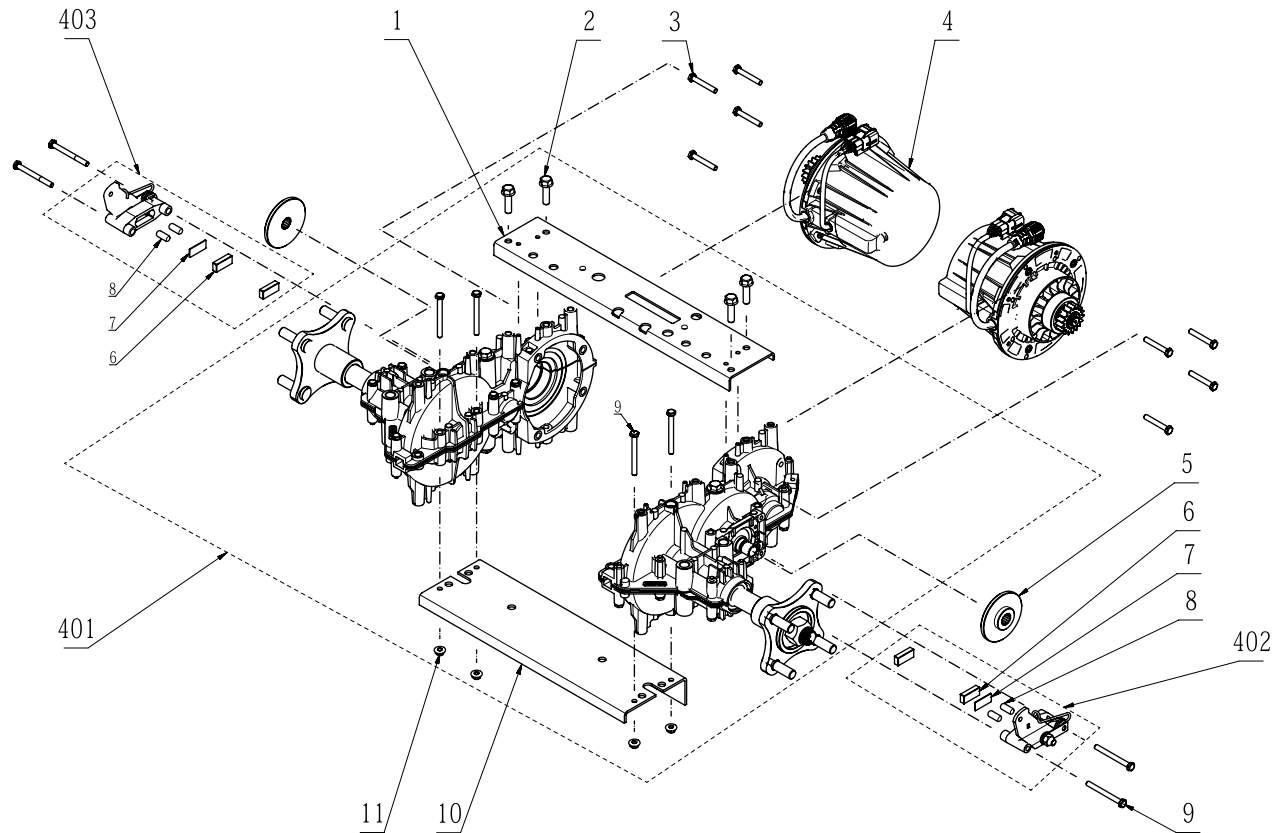

Product Description: Zero Turn Riding Mower
Model Number: ZT4200L
Body Number: 1000031001_S
Version: A
Issue Date: 2020/11/06

201

Product Description: Zero Turn Riding Mower
Model Number: ZT4200L
Body Number: 1000031001_S
Version: A
Issue Date: 2020/11/06

Product Description: Zero Turn Riding Mower
Model Number: ZT4200L
Body Number: 1000031001_S
Version: A
Issue Date: 2020/11/06

Product Description: Zero Turn Riding Mower
Model Number: ZT4200L
Body Number: 1000031001_S
Version: A
Issue Date: 2020/11/06

204

Product Description: Zero Turn Riding Mower
Model Number: ZT4200L
Body Number: 1000031001_S
Version: A
Issue Date: 2020/11/06

205

Product Description: Zero Turn Riding Mower
Model Number: ZT4200L
Body Number: 1000031001_S
Version: A
Issue Date: 2020/11/06

210

Product Description: Zero Turn Riding Mower
Model Number: ZT4200L
Body Number: 1000031001_S
Version: A
Issue Date: 2020/11/06

211