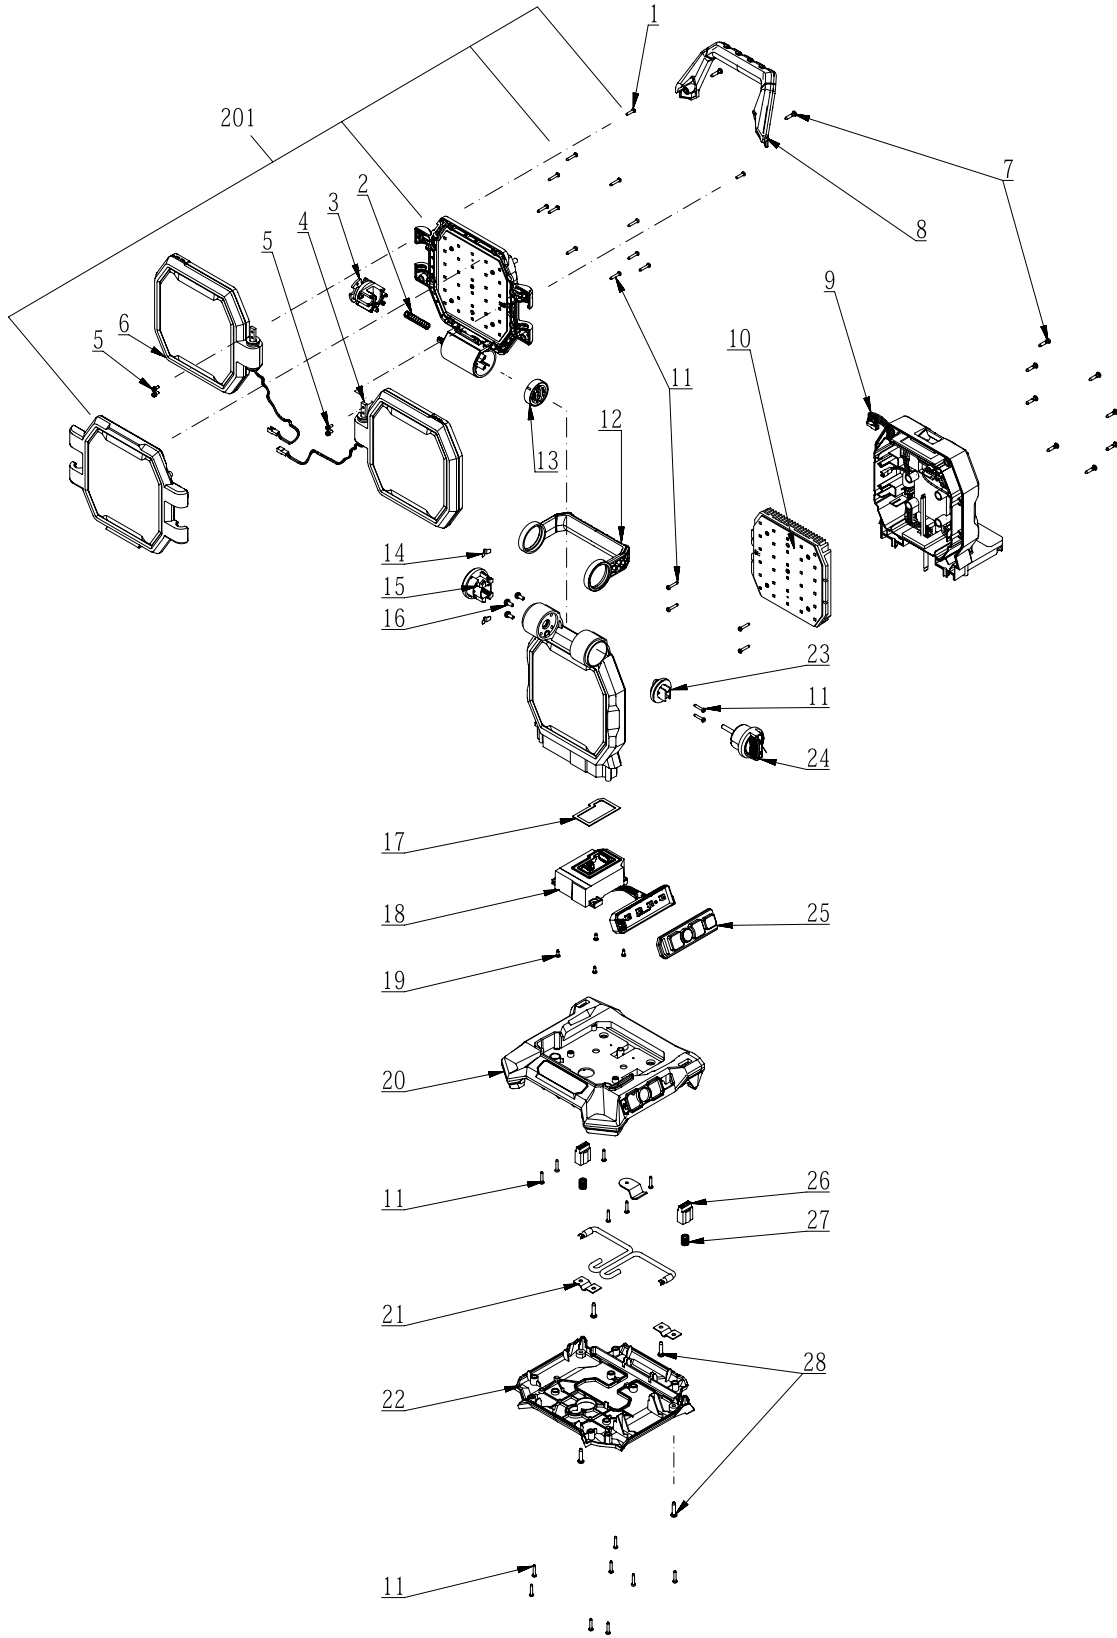

Product Description: Portable Area Light  
Model Number: LT1000  
Body Number: 0790025001\_S  
Version: A  
Issue Date: 2021/12/12

No.	Product Model#	Part Number	Description	Qty
1	LT1000	5620371002	Hexagon Lobuar Screw	2
2	LT1000	3660615001	Compression Spring	1
3	LT1000	2828880001	Spindle Assembly	1
4	LT1000	2828750001	Right Lamp Assembly	1
5	LT1000	5620505002	Screw with Washer	4
6	LT1000	2828748001	Left Lamp Assembly	1
7	LT1000	5610225002	Hexagon Lobuar Screw	10
8	LT1000	3323191001	Auxiliary Handle	1
9	LT1000	2828843001	housing assembly	1
10	LT1000	2831188001	LED Electric Assembly	1
11	LT1000	5610241004	Hexagon Lobuar Screw	30
12	LT1000	3323190001	Handle	1
13	LT1000	2828877001	Fixing Block Assembly	1
14	LT1000	3660984001	Locating Spring	2
15	LT1000	3132910001	Decorative Cover	1
16	LT1000	5620342001	Screw With Washer	3
17	LT1000	5690525001	Rubber Gasket	1
18	LT1000	2831141001	Main Electric Assembly	1
19	LT1000	5610010003	Screw	4
20	LT1000	3403350001	Base	1
21	LT1000	3707115001	Clamp	2
22	LT1000	3132909001	Mounting Cover	1
23	LT1000	2828878001	Shaft Assembly	1
24	LT1000	2828879001	Knob Assembly	1
25	LT1000	3132970001	Rubber Push Button	1
26	LT1000	3132901001	Fixed Unit	2
27	LT1000	3660013003	Spring	2
28	LT1000	5620157006	Hexagon Lobuar Screw	4
201	LT1000	2828751001	Upper Lamp Assembly	1