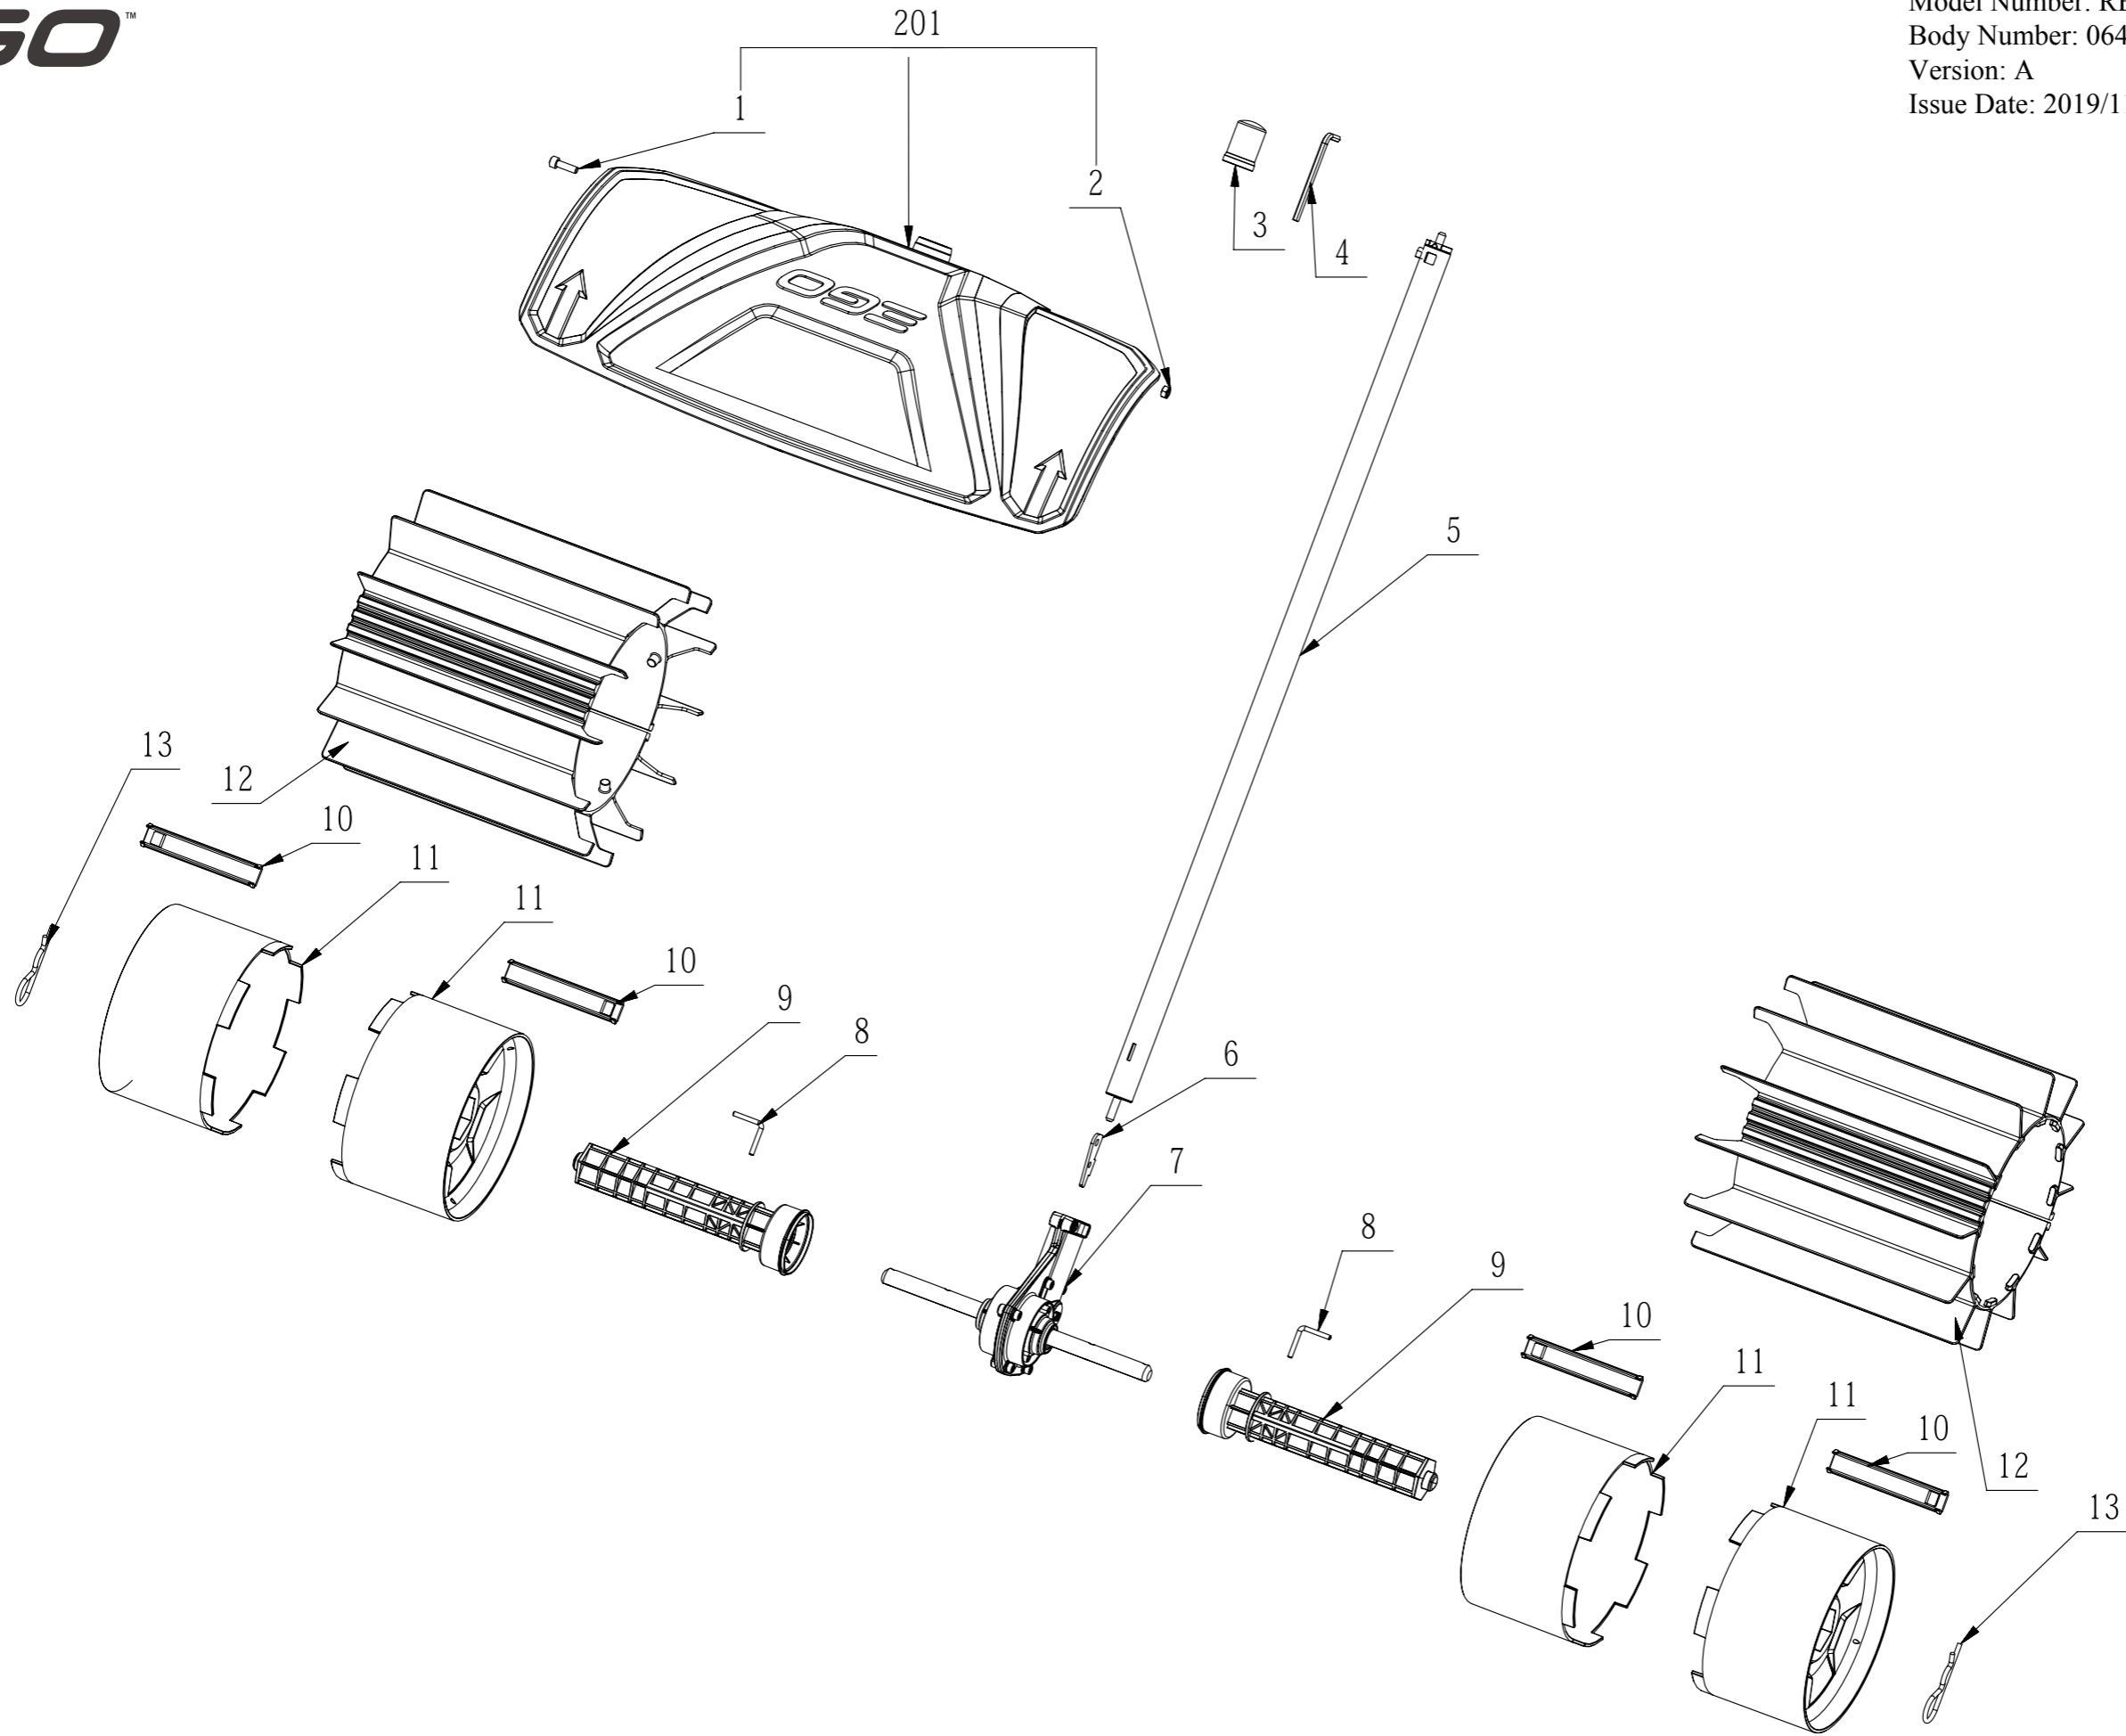

Product Description: Rubber Broom Attachment
Model Number: RBA2100
Body Number: 0640010001_S
Version: A
Issue Date: 2019/11/05

Service Part List_RBA2100_Version A

No.	Product Model#	Part Number	Description	Qty
1	RBA2100	5620334004	Hexagon Socket Screw	1
2	RBA2100	5630015001	Prevailing Torque Hexagon Nut	1
3	RBA2100	3128734001	Sleeve	1
4	RBA2100	5680028001	Hexagon Wrench	1
5	RBA2100	2825763002	Connecting Tube ASSY	1
6	RBA2100	3706608001	Connecting Piece	1
7	RBA2100	2826284001	Gear Case ASSY	1
8	RBA2100	5670533001	Lock Pin	2
9	RBA2100	3130375001	Spindle Bush	2
10	RBA2100	3707326001	Slide Binding Bar	4
11	RBA2100	3130938001	Drum	4
12	RBA2100	3130966001	Rubber Sweeper	2
13	RBA2100	5670479002	Spring Pin	2
201	RBA2100	2826717001	Guard Assembly	1