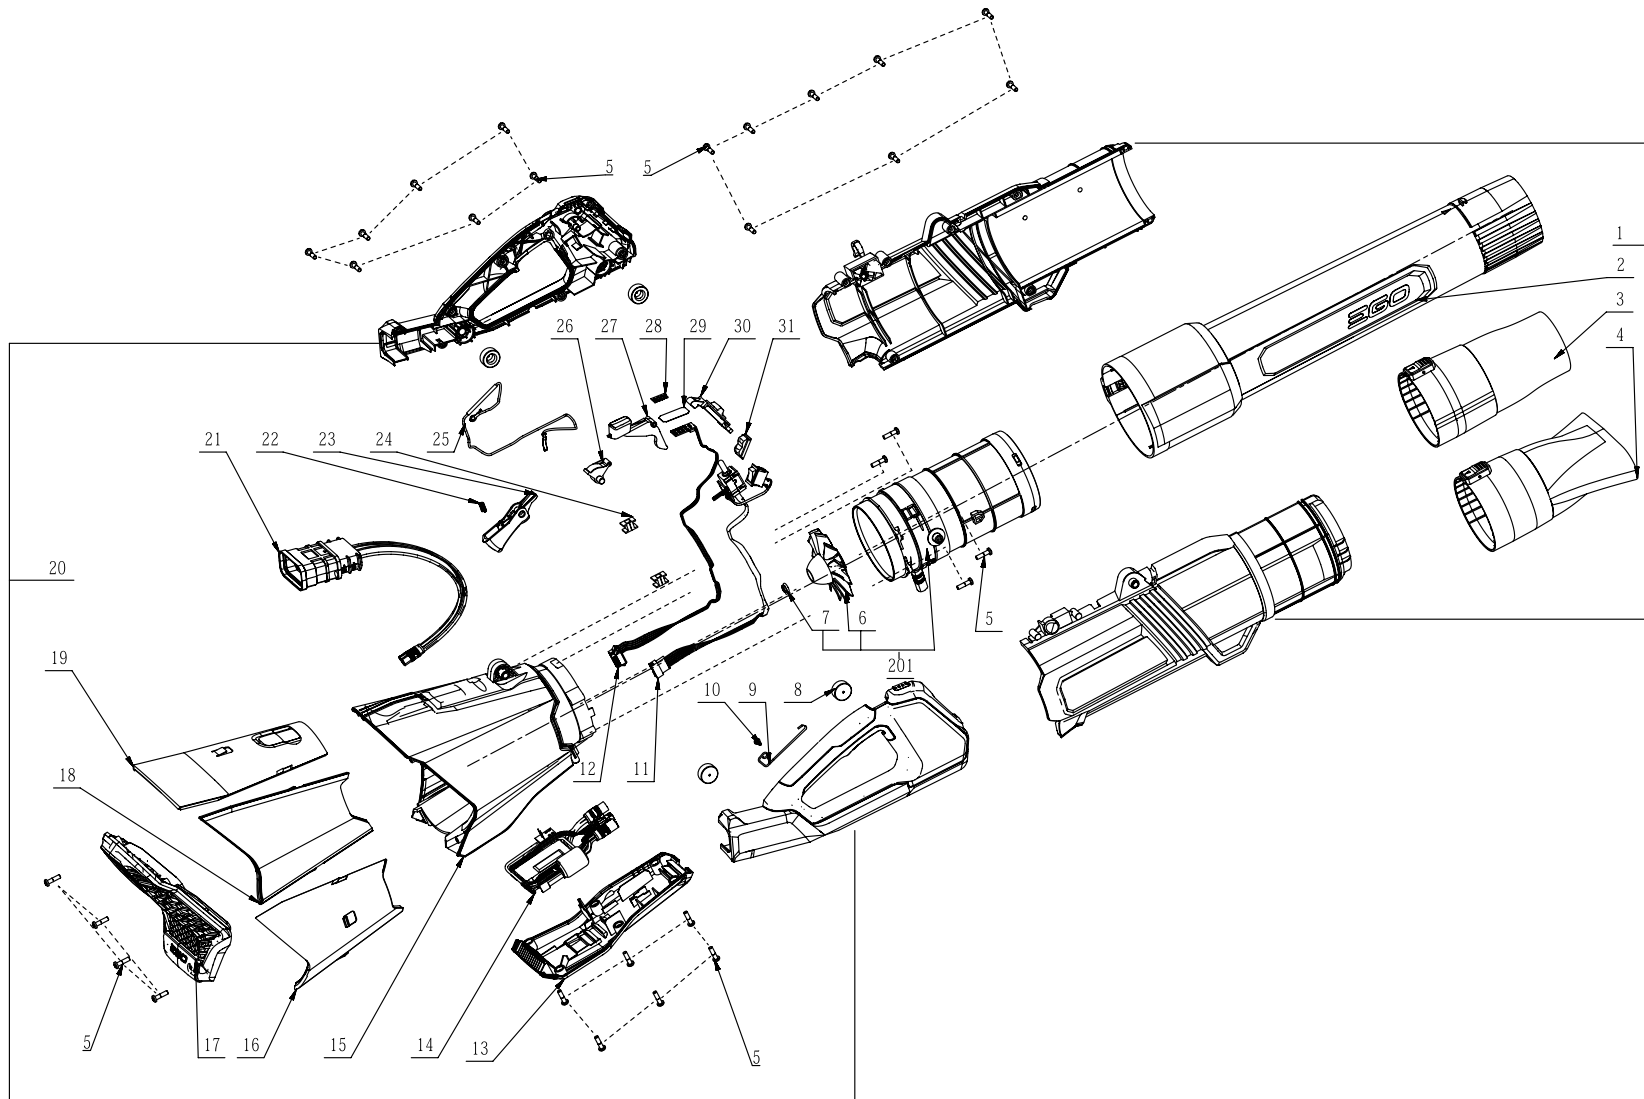

Product Description: Leaf Blower
Model Number: LBX6000
Body Number: 0880015001_S
Version: A
Issue Date: 2018/03/25

Service Part List_LBX6000_Version A

No.	Product Model#	Part Number	Description	Qty
1	LBX6000	2825868001	Housing Set	1
2	LBX6000	2825224001	Blow Tube ASSY	1
3	LBX6000	2825509001	Cone Nozzle Assembly	1
4	LBX6000	2825226001	Nozzle Assembly	1
5	LBX6000	5620479001	Screw	29
6	LBX6000	3128067001	Fan	1
7	LBX6000	5630008002	Prevailing Torque Hexagon N	1
8	LBX6000	5650519001	Rubber Gasket	4
9	LBX6000	3650201001	Anti-Static Bar	1
10	LBX6000	5610021004	Tapping Screw	1
11	LBX6000	2830326001	Electric Assembly	1
12	LBX6000	2830325001	Electric Assembly	1
13	LBX6000	3322284001	Bottom Support	1
14	LBX6000	2830304001	Electric Assembly	1
15	LBX6000	3128926001	Air Collector	1
16	LBX6000	2825578001	Backboard ASSY	1
17	LBX6000	2825905001	Fan Baffle	1
18	LBX6000	2825579001	Backboard ASSY	1
19	LBX6000	2825580001	Backboard ASSY	1
20	LBX6000	3900006001	L R Handle Set	1
21	LBX6000	4860518001	Internal Wire ASSY	1
22	LBX6000	3660010001	Knob-reset Spring	1
23	LBX6000	3129031001	Trigger	1
24	LBX6000	5650604001	Rubber Gasket	2
25	LBX6000	2825322001	Static Dissipation ASSY	1
26	LBX6000	3129028001	Connecting Lever	1
27	LBX6000	3129029001	Boost Button	1
28	LBX6000	3128931001	Light Guide Pole	1
29	LBX6000	3706657001	Washer	1
30	LBX6000	3129030001	Lock Button	1
31	LBX6000	3125792001	Switch Cover	1
201	LBX6000	2825874001	Ducted Set	1