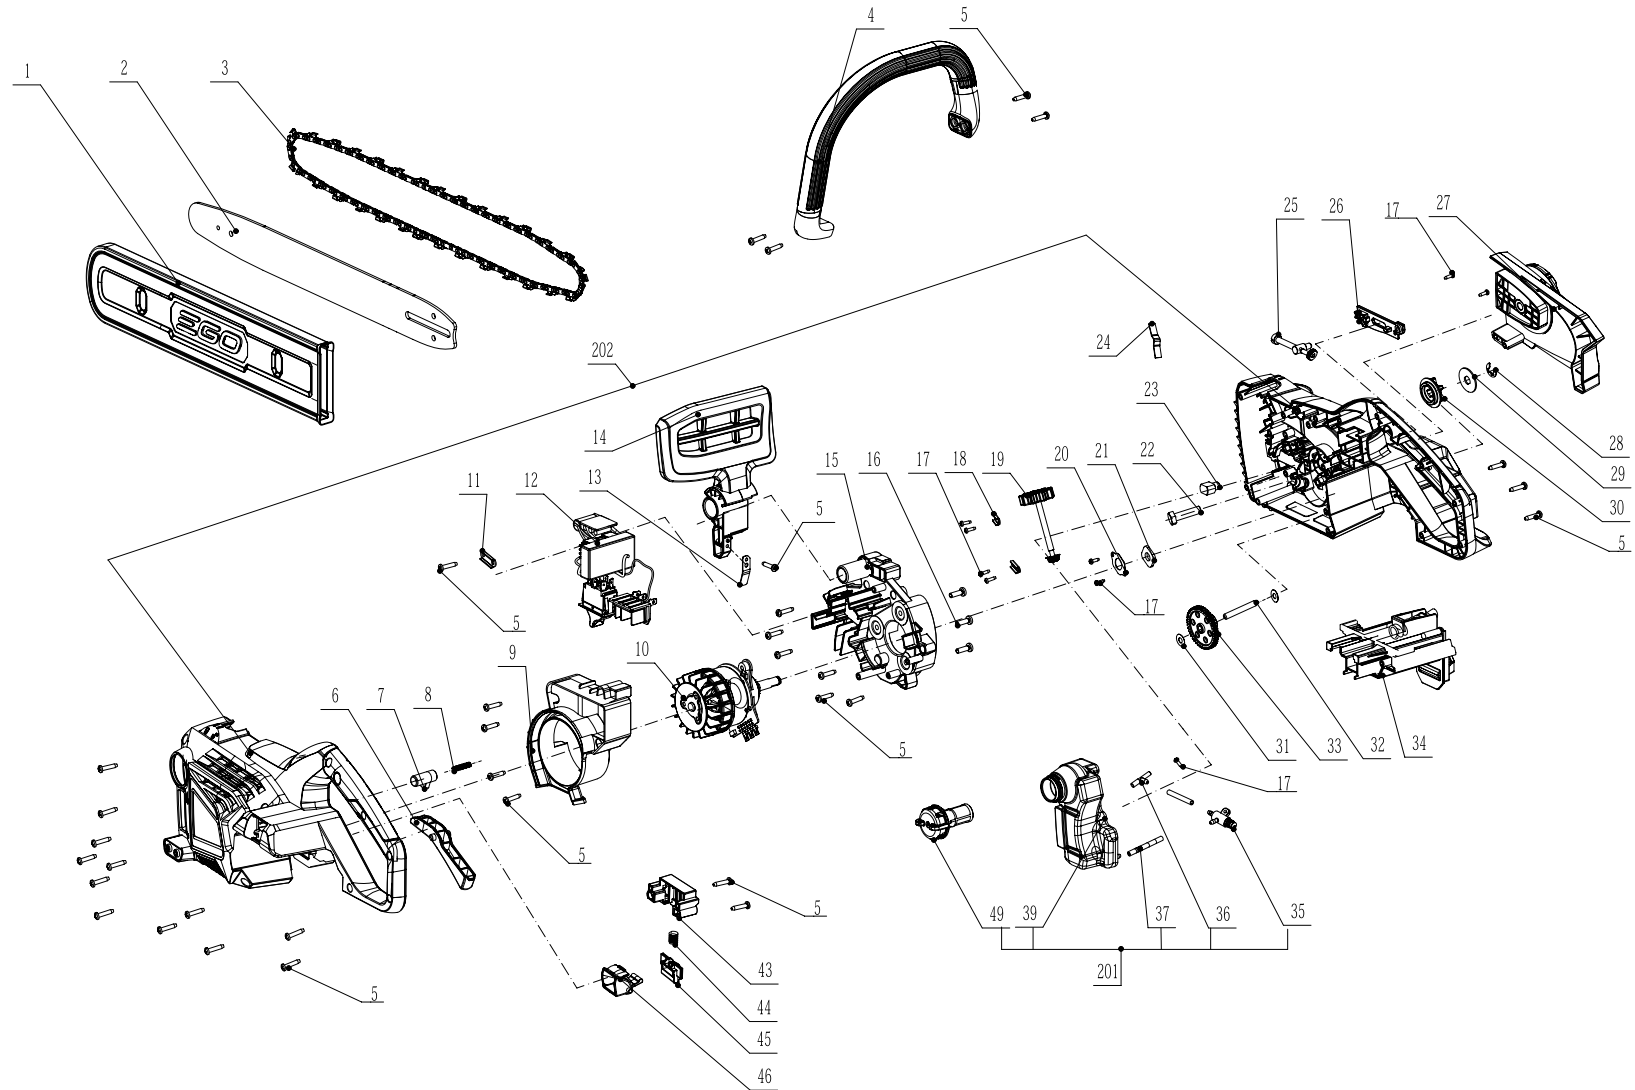

Product Description: Chain Saw
Model Number: CS1600
Body Number: 0890017001_S
Version: A
Issue Date: 2018/06/30

Service Part List_CS1600_Version A

| No. | Product Model# | Part Number | Description | Qty |
|-----|----------------|-------------|-------------------|-----|
| 1 | CS1600 | 3128201001 | Sheath | 1 |
| 2 | CS1600 | 3705964001 | Guide | 1 |
| 3 | CS1600 | 3810671001 | Chain | 1 |
| 4 | CS1600 | 3127504002 | Front Handle | 1 |
| 5 | CS1600 | 5610042014 | Tapping Screw | 33 |
| 6 | CS1600 | 3127496001 | Switch Trigger | 1 |
| 7 | CS1600 | 3127495001 | Lock off Button | 1 |
| 8 | CS1600 | 3660427002 | Spring | 1 |
| 9 | CS1600 | 3127502001 | Fan Baffle | 1 |
| 10 | CS1600 | 2823855002 | Motor & Gear ASSY | 1 |
| 11 | CS1600 | 3700367001 | Cord Anchorage | 1 |
| 12 | CS1600 | 2830039003 | Electric Assembly | 1 |
| 13 | CS1600 | 3705658001 | Brake Piece | 1 |
| 14 | CS1600 | 3127518001 | Board | 1 |
| 15 | CS1600 | 3127503001 | Motor Support | 1 |
| 16 | CS1600 | 5620051010 | Screw | 3 |
| 17 | CS1600 | 5610011006 | Tapping Screw | 9 |
| 18 | CS1600 | 3700894001 | Cord Anchorage | 2 |
| 19 | CS1600 | 2823856001 | Transmission ASSY | 1 |
| 20 | CS1600 | 5660209001 | Clamp | 1 |
| 21 | CS1600 | 3705661001 | Felt Ring | 1 |
| 22 | CS1600 | 5640011002 | Hexagon Head Bolt | 1 |
| 23 | CS1600 | 3552150001 | Clamp | 1 |
| 24 | CS1600 | 3705659002 | Leaf Spring | 1 |
| 25 | CS1600 | 2823167001 | Screw ASSY | 1 |
| 26 | CS1600 | 3421169001 | Cover | 1 |
| 27 | CS1600 | 2823860001 | Cover ASSY | 1 |
| 28 | CS1600 | 5660028001 | E Ring | 1 |
| 29 | CS1600 | 5660208001 | Gasket | 1 |
| 30 | CS1600 | 3421564001 | Sprocket | 1 |
| 31 | CS1600 | 5650042001 | Plain Washer | 2 |
| 32 | CS1600 | 5670185001 | Pin | 1 |